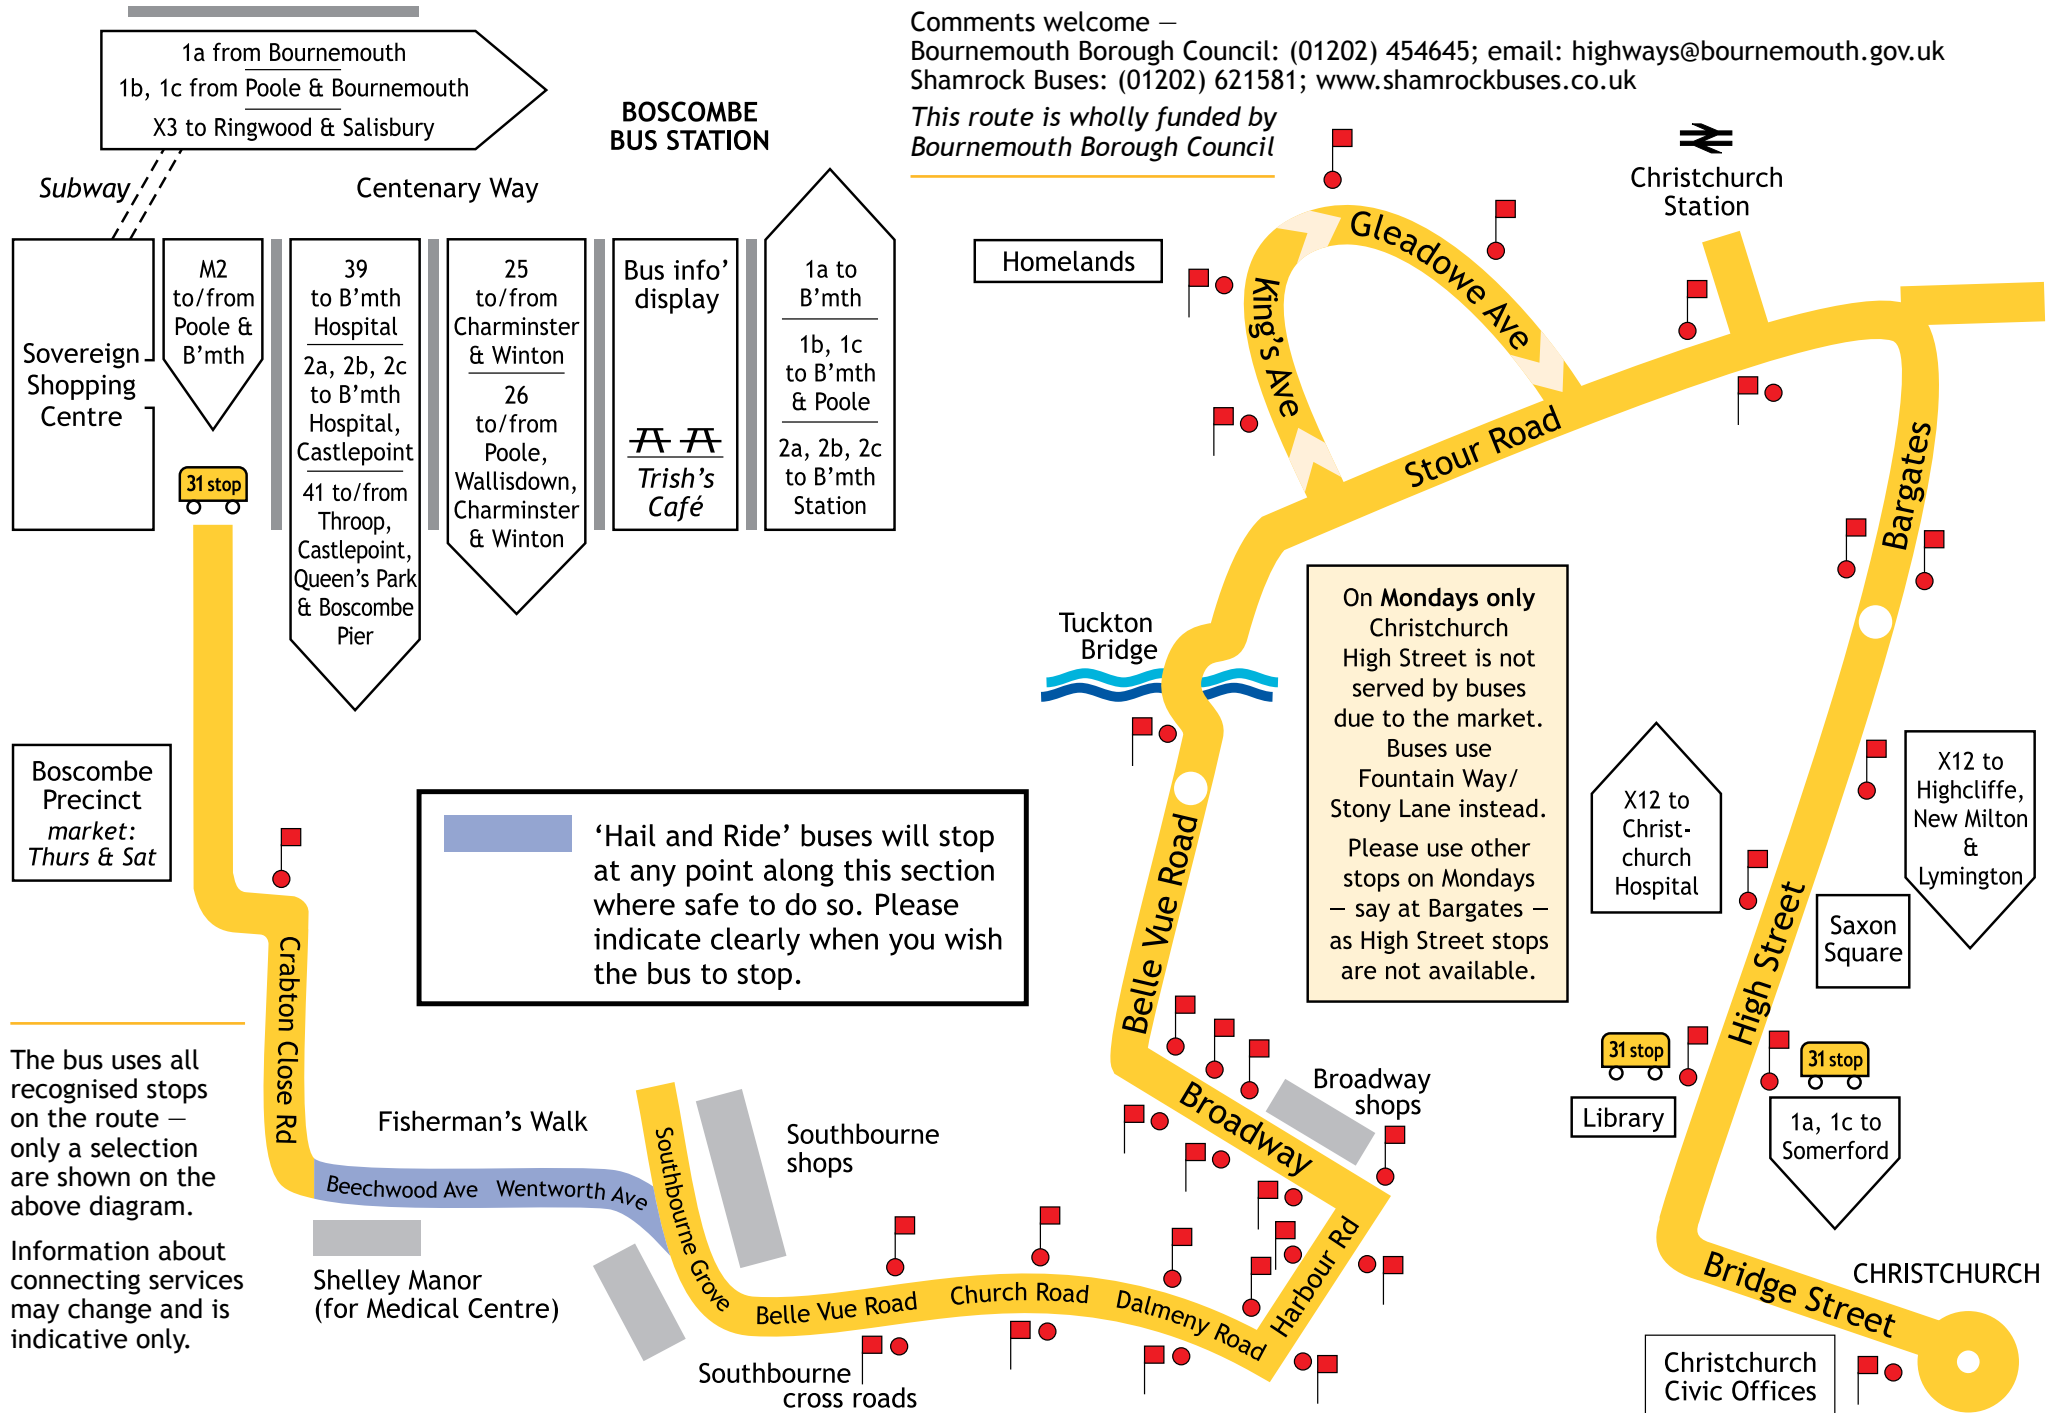

Timetable Enquiries –
Traveline: 0871 200 22 33 (calls cost 10p per minute from a landline, plus network extras)
Comments welcome –
Bournemouth Borough Council: (01202) 454645; email: highways@bournemouth.gov.uk
Shamrock Buses: (01202) 621581; www.shamrockbuses.co.uk
This route is wholly funded by Bournemouth Borough Council

Boscombe Precinct market:
Thurs & Sat

The bus uses all recognised stops on the route – only a selection are shown on the above diagram.
Information about connecting services may change and is indicative only.

X12 to Christchurch Hospital

Saxon Square

X12 to Highcliffe, New Milton & Lymington

31 stop

Library

31 stop

1a, 1c to Somerford

Christchurch Civic Offices