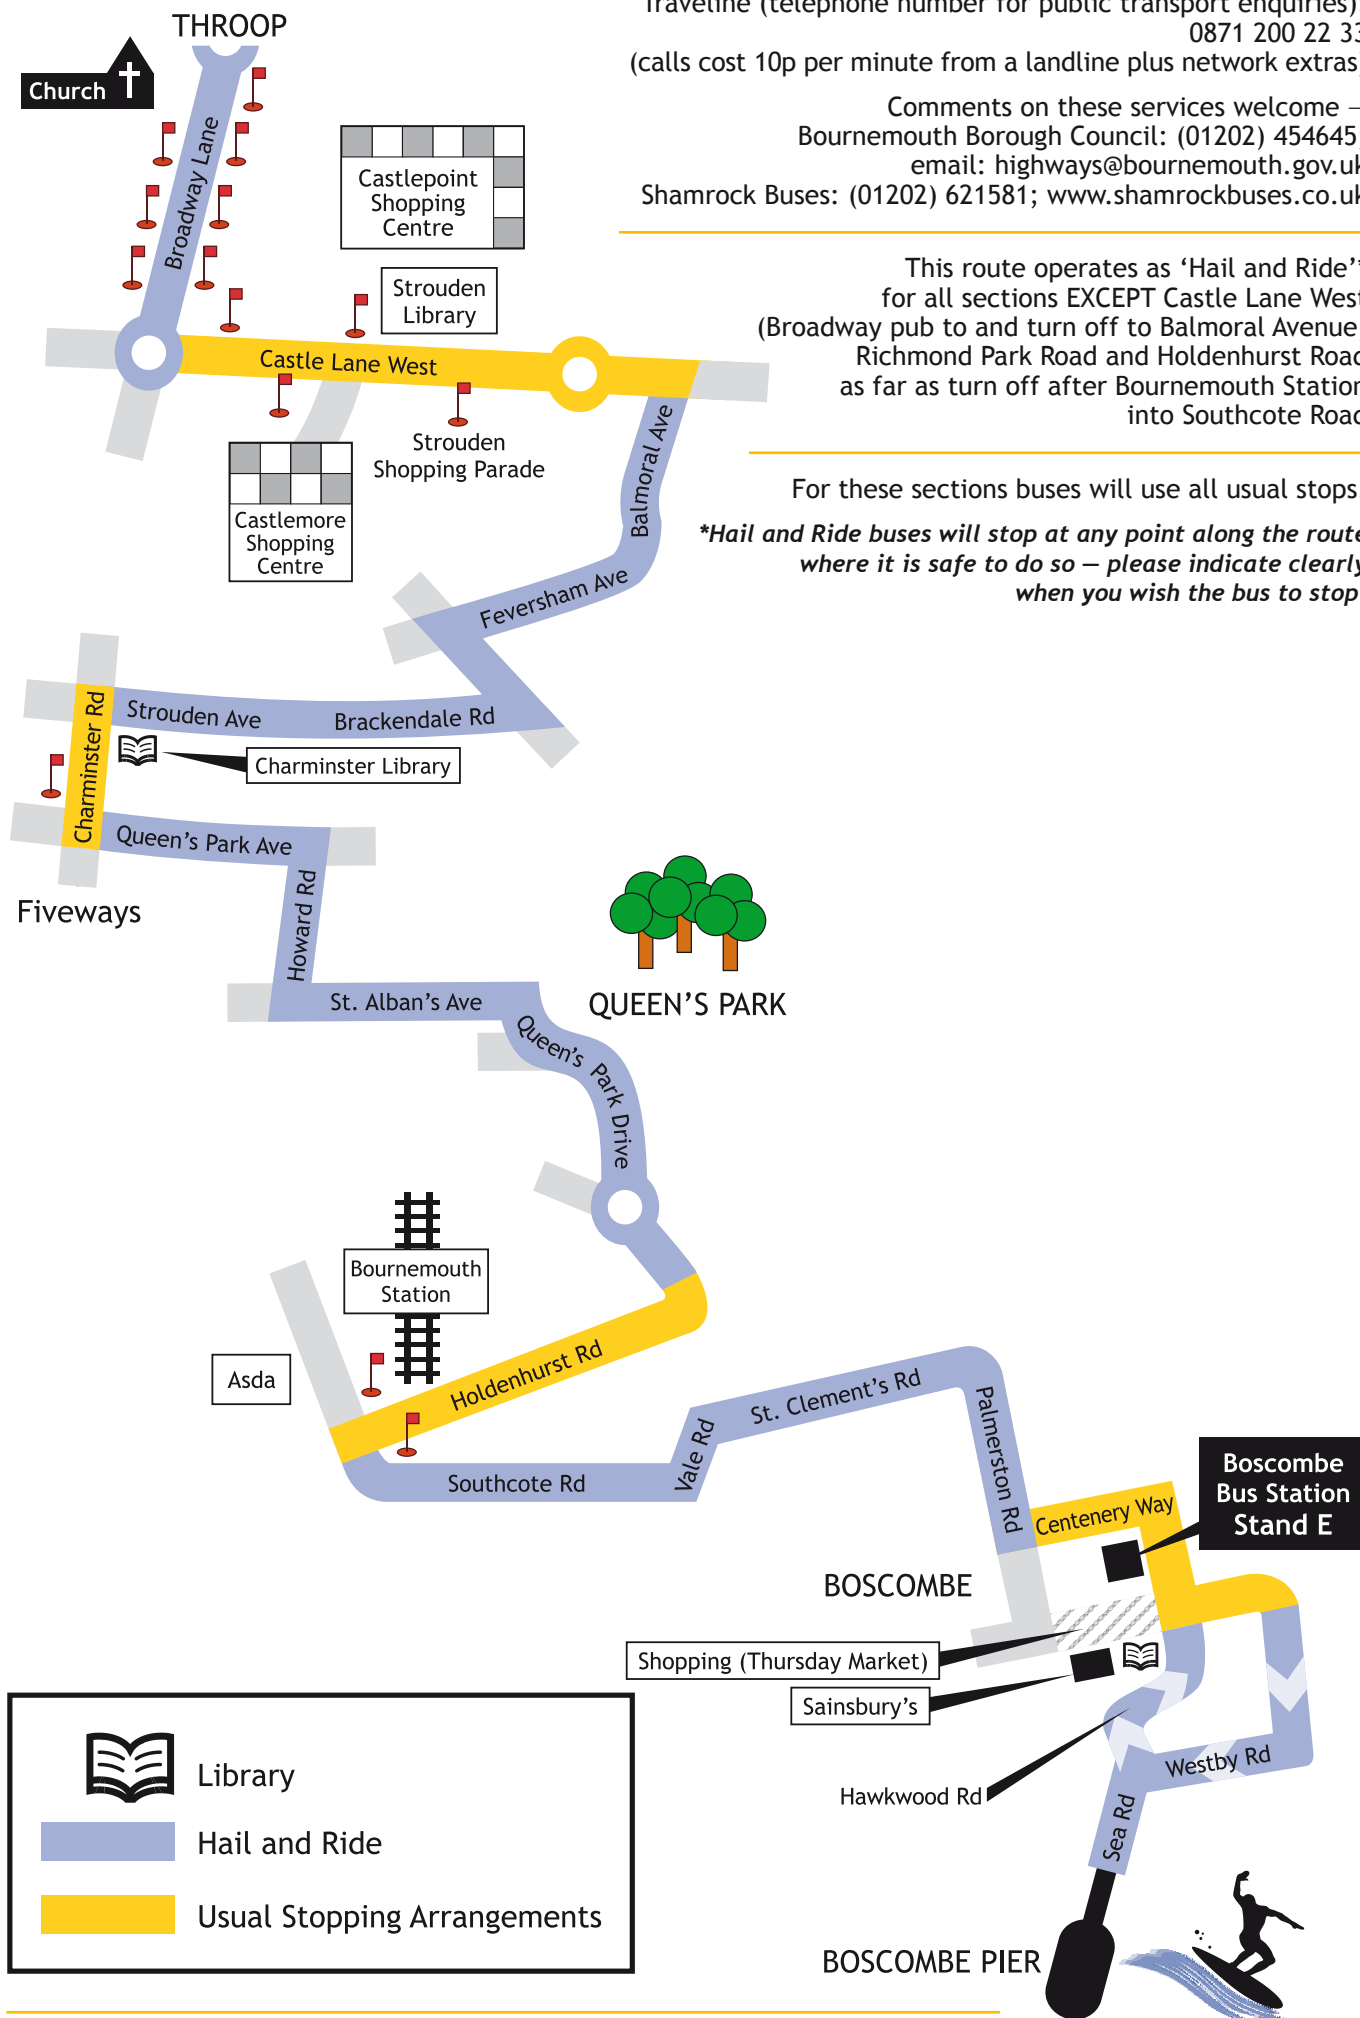

Traveline (telephone number for public transport enquiries):
0871 200 22 33
(calls cost 10p per minute from a landline plus network extras)

Comments on these services welcome –
Bournemouth Borough Council: (01202) 454645;
email: highways@bournemouth.gov.uk
Shamrock Buses: (01202) 621581; www.shamrockbuses.co.uk

This route operates as 'Hail and Ride'*
for all sections EXCEPT Castle Lane West
(Broadway pub to and turn off to Balmoral Avenue)
Richmond Park Road and Holdenhurst Road
as far as turn off after Bournemouth Station
into Southcote Road

For these sections buses will use all usual stops.

**Hail and Ride buses will stop at any point along the route
where it is safe to do so – please indicate clearly
when you wish the bus to stop.*

The bus uses all recognised stops on the route – only a selection are shown on the above route map