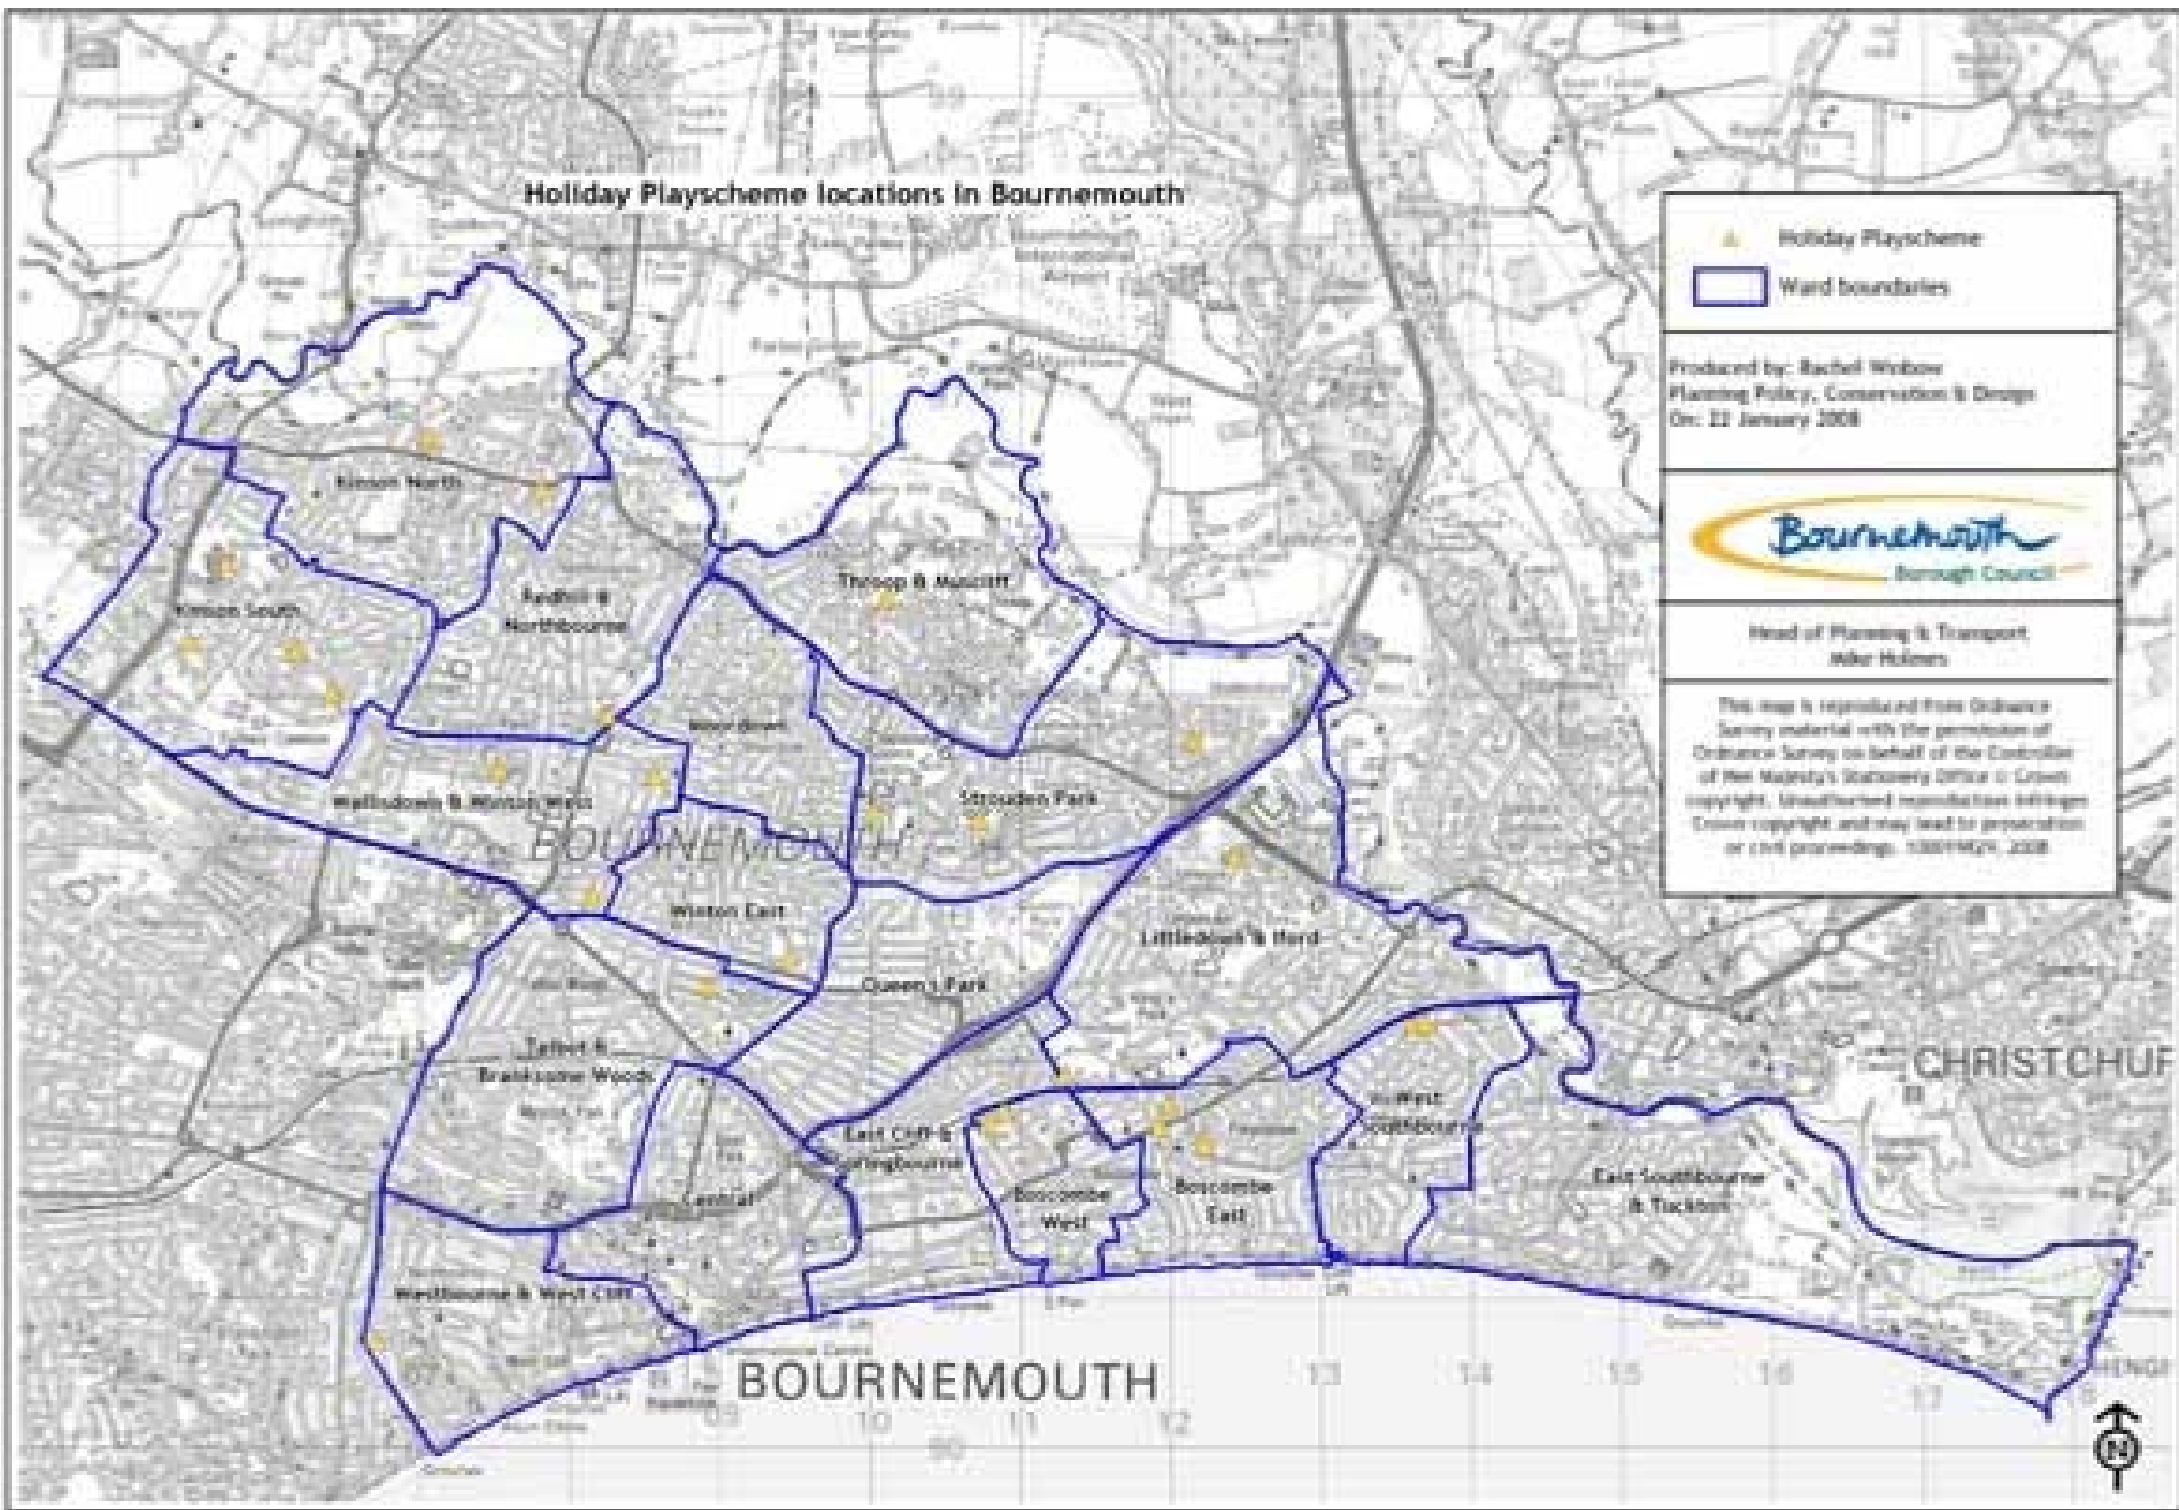

Holiday Playscheme locations in Bournemouth

▲ Holiday Playscheme
□ Ward boundaries

Produced by: Rachel Whitton
Planning Policy, Conservation & Design
On: 21 January 2008