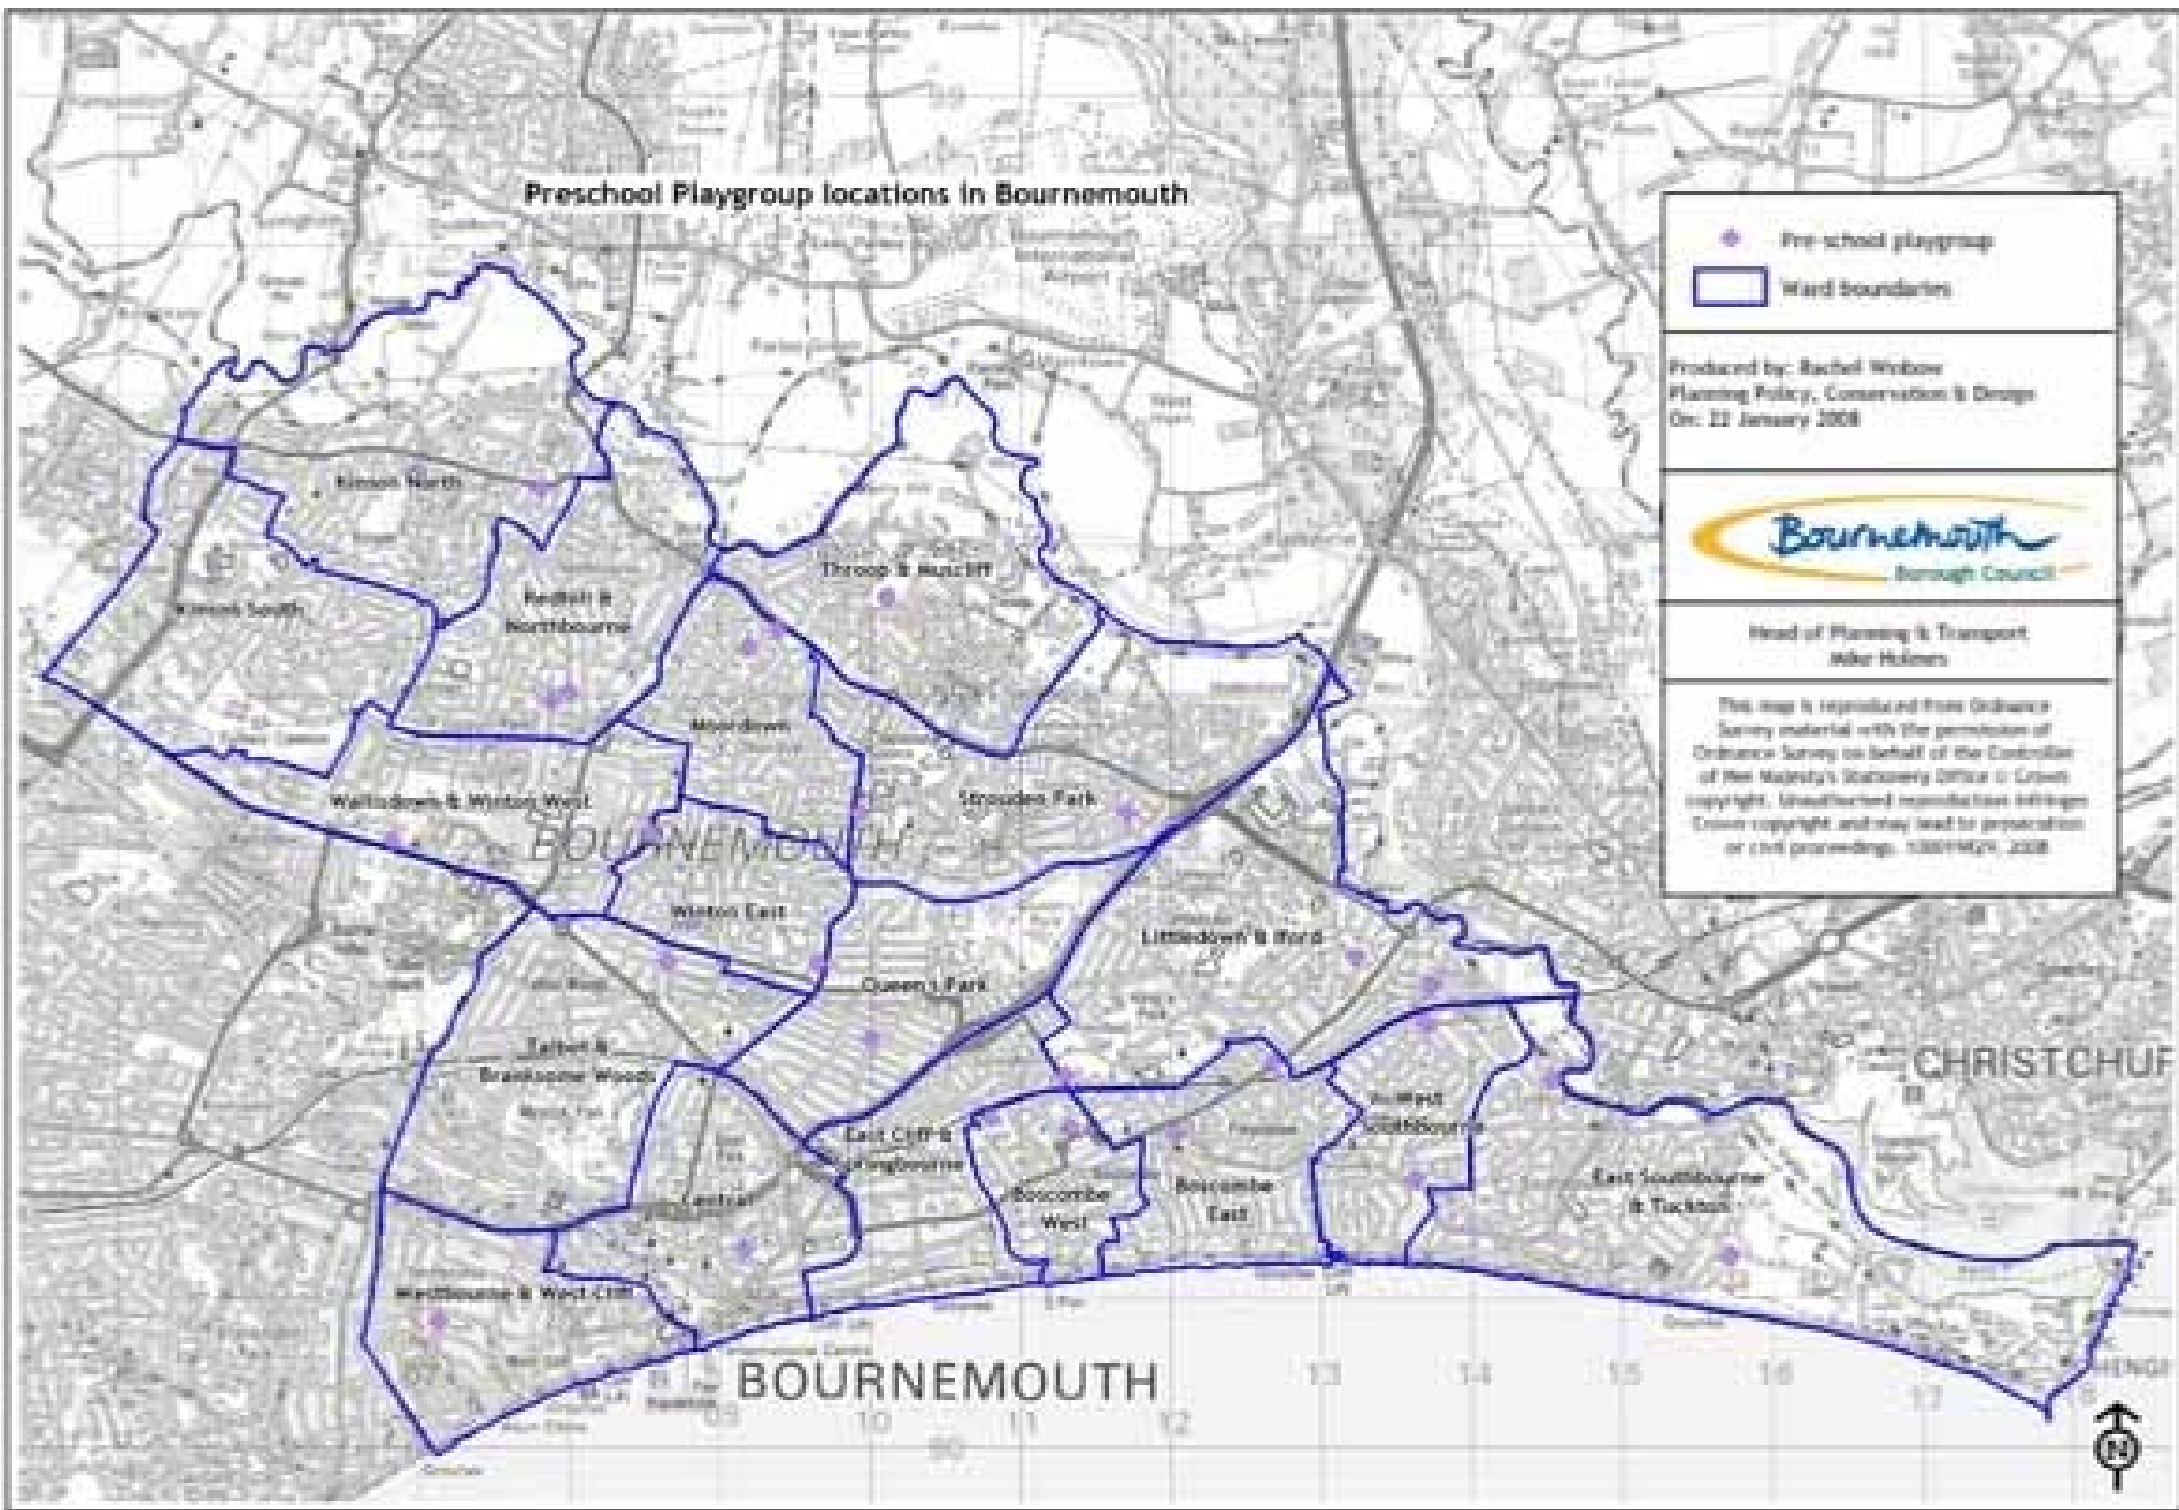

Preschool Playgroup locations in Bournemouth

● Pre-school playgroup
 Ward boundaries

Produced by: Rachel Whitton
Planning Policy, Conservation & Design
On: 21 January 2008