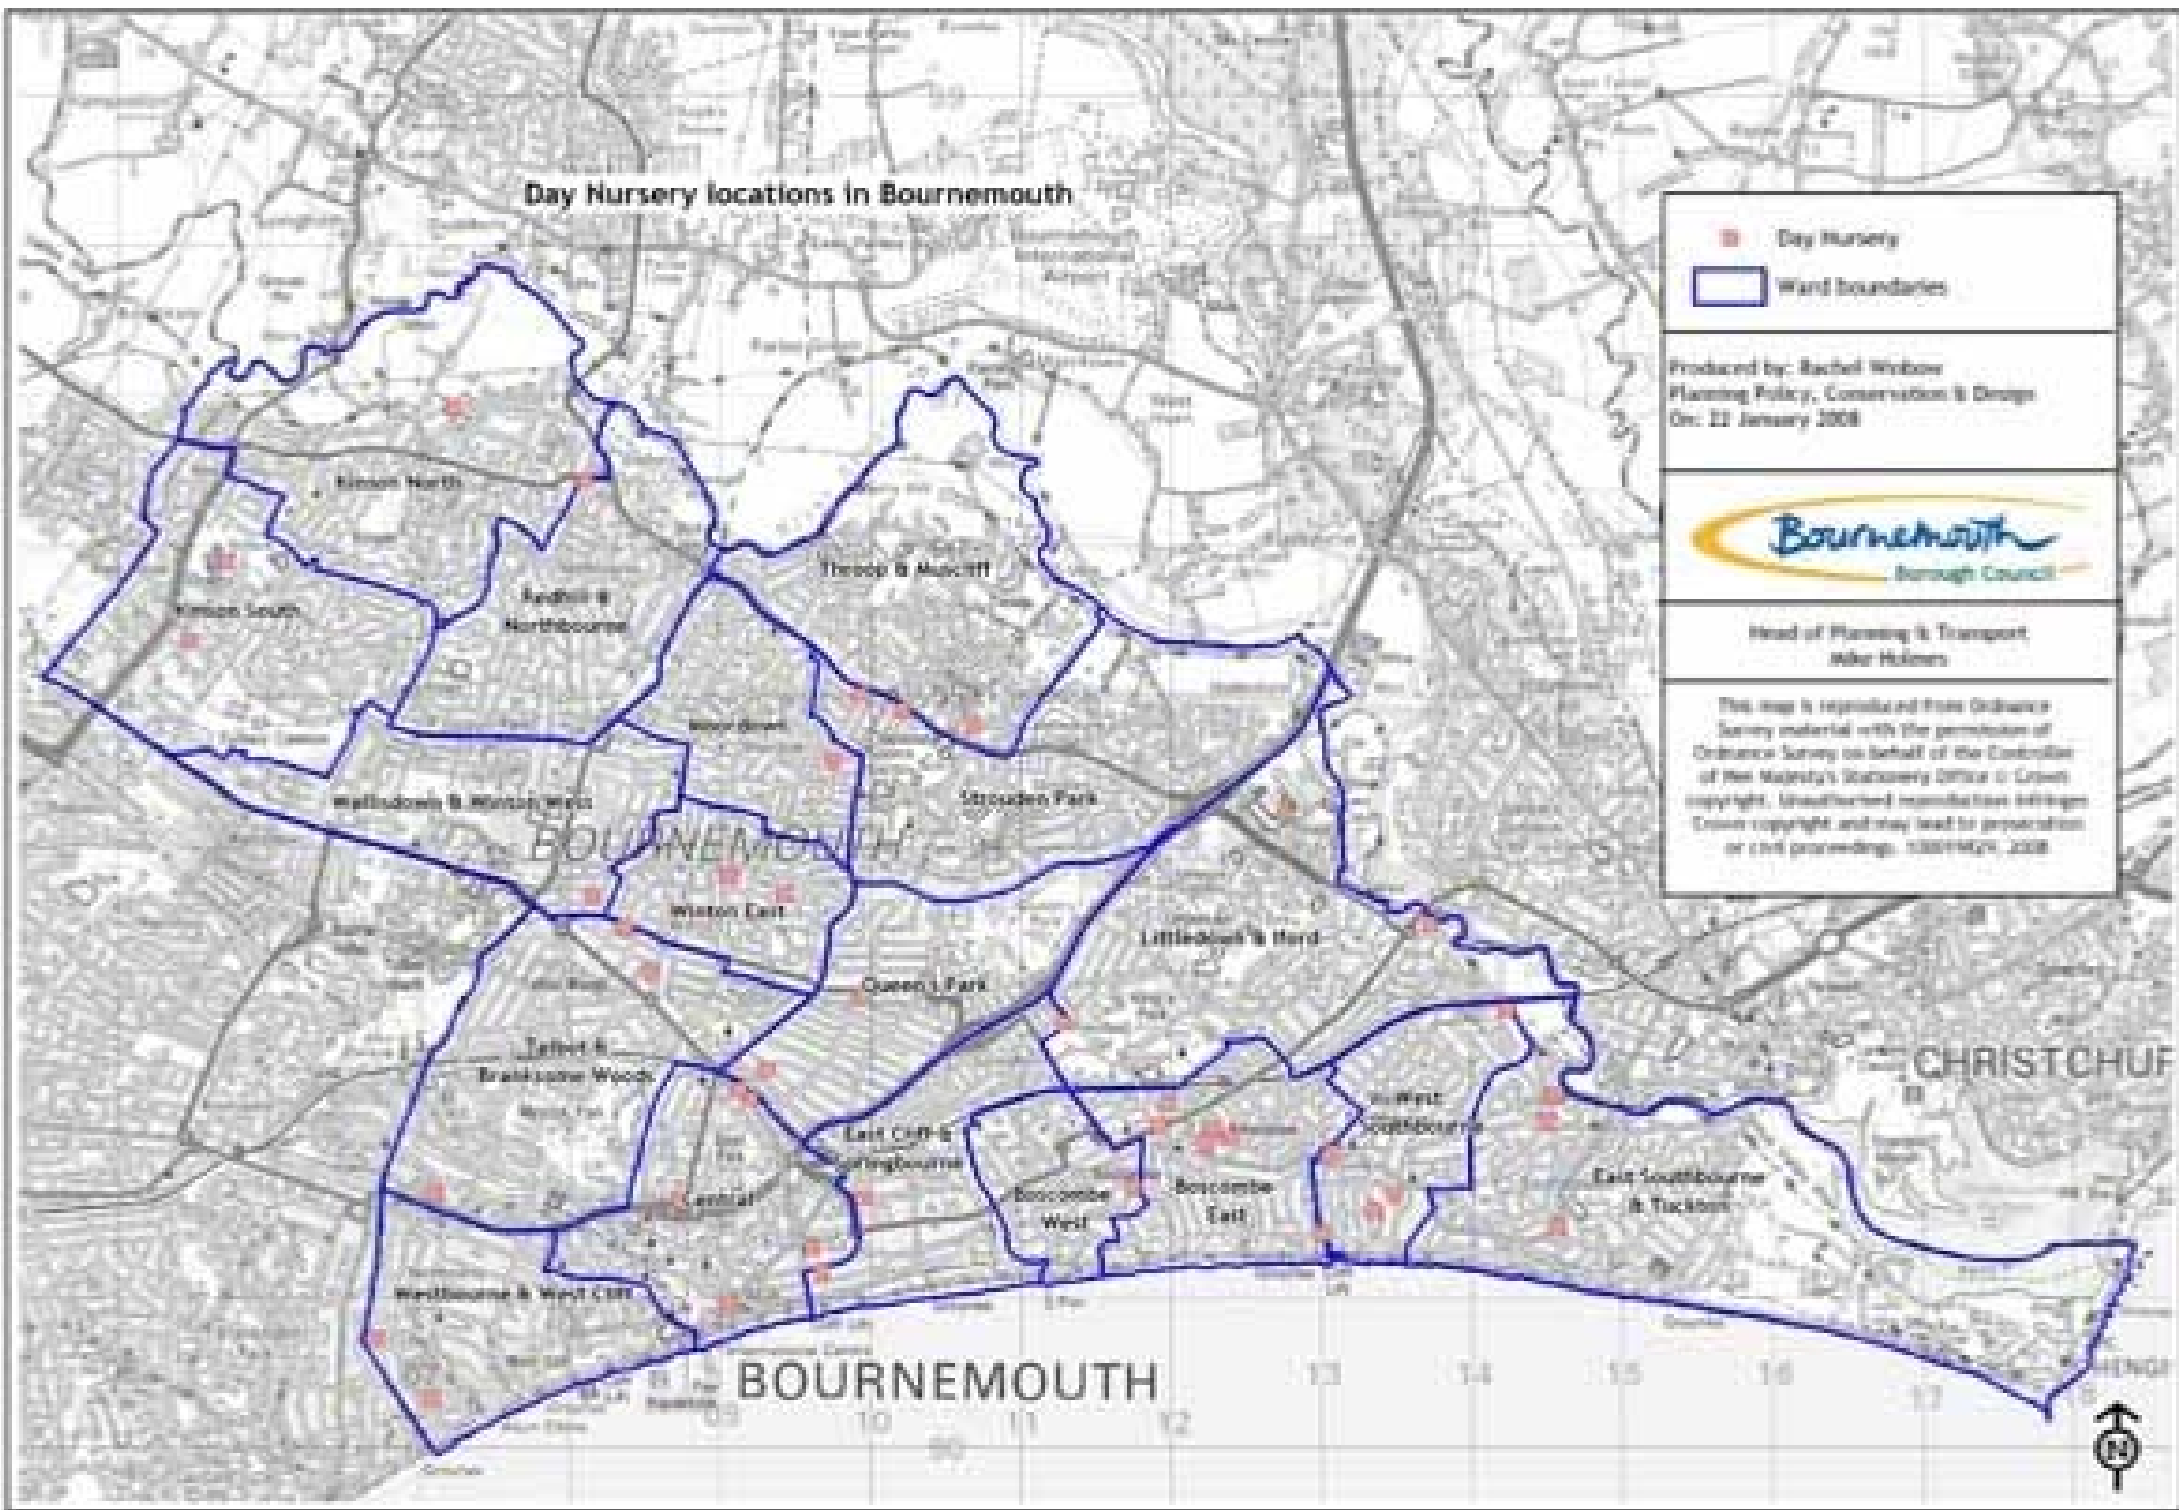

Creche locations in Bournemouth

● Creche
□ Ward boundaries

Produced by: Rachel Whitton
Planning Policy, Conservation & Design
On: 21 January 2008

Head of Planning & Transport
Mike Holmes

This map is reproduced from Ordnance Survey material with the permission of Ordnance Survey on behalf of the Controller of the Majesty's Stationery Office © Crown copyright. Unauthorised reproduction infringes Crown copyright and may lead to prosecution or civil proceedings. 100014624, 2008

BOURNEMOUTH

CHRISTCHURCH

Day Nursery locations in Bournemouth

Day Nursery
Ward boundaries

Produced by: Rachel Whitton
Planning Policy, Conservation & Design
On: 21 January 2008

Head of Planning & Transport
Mike Holmes