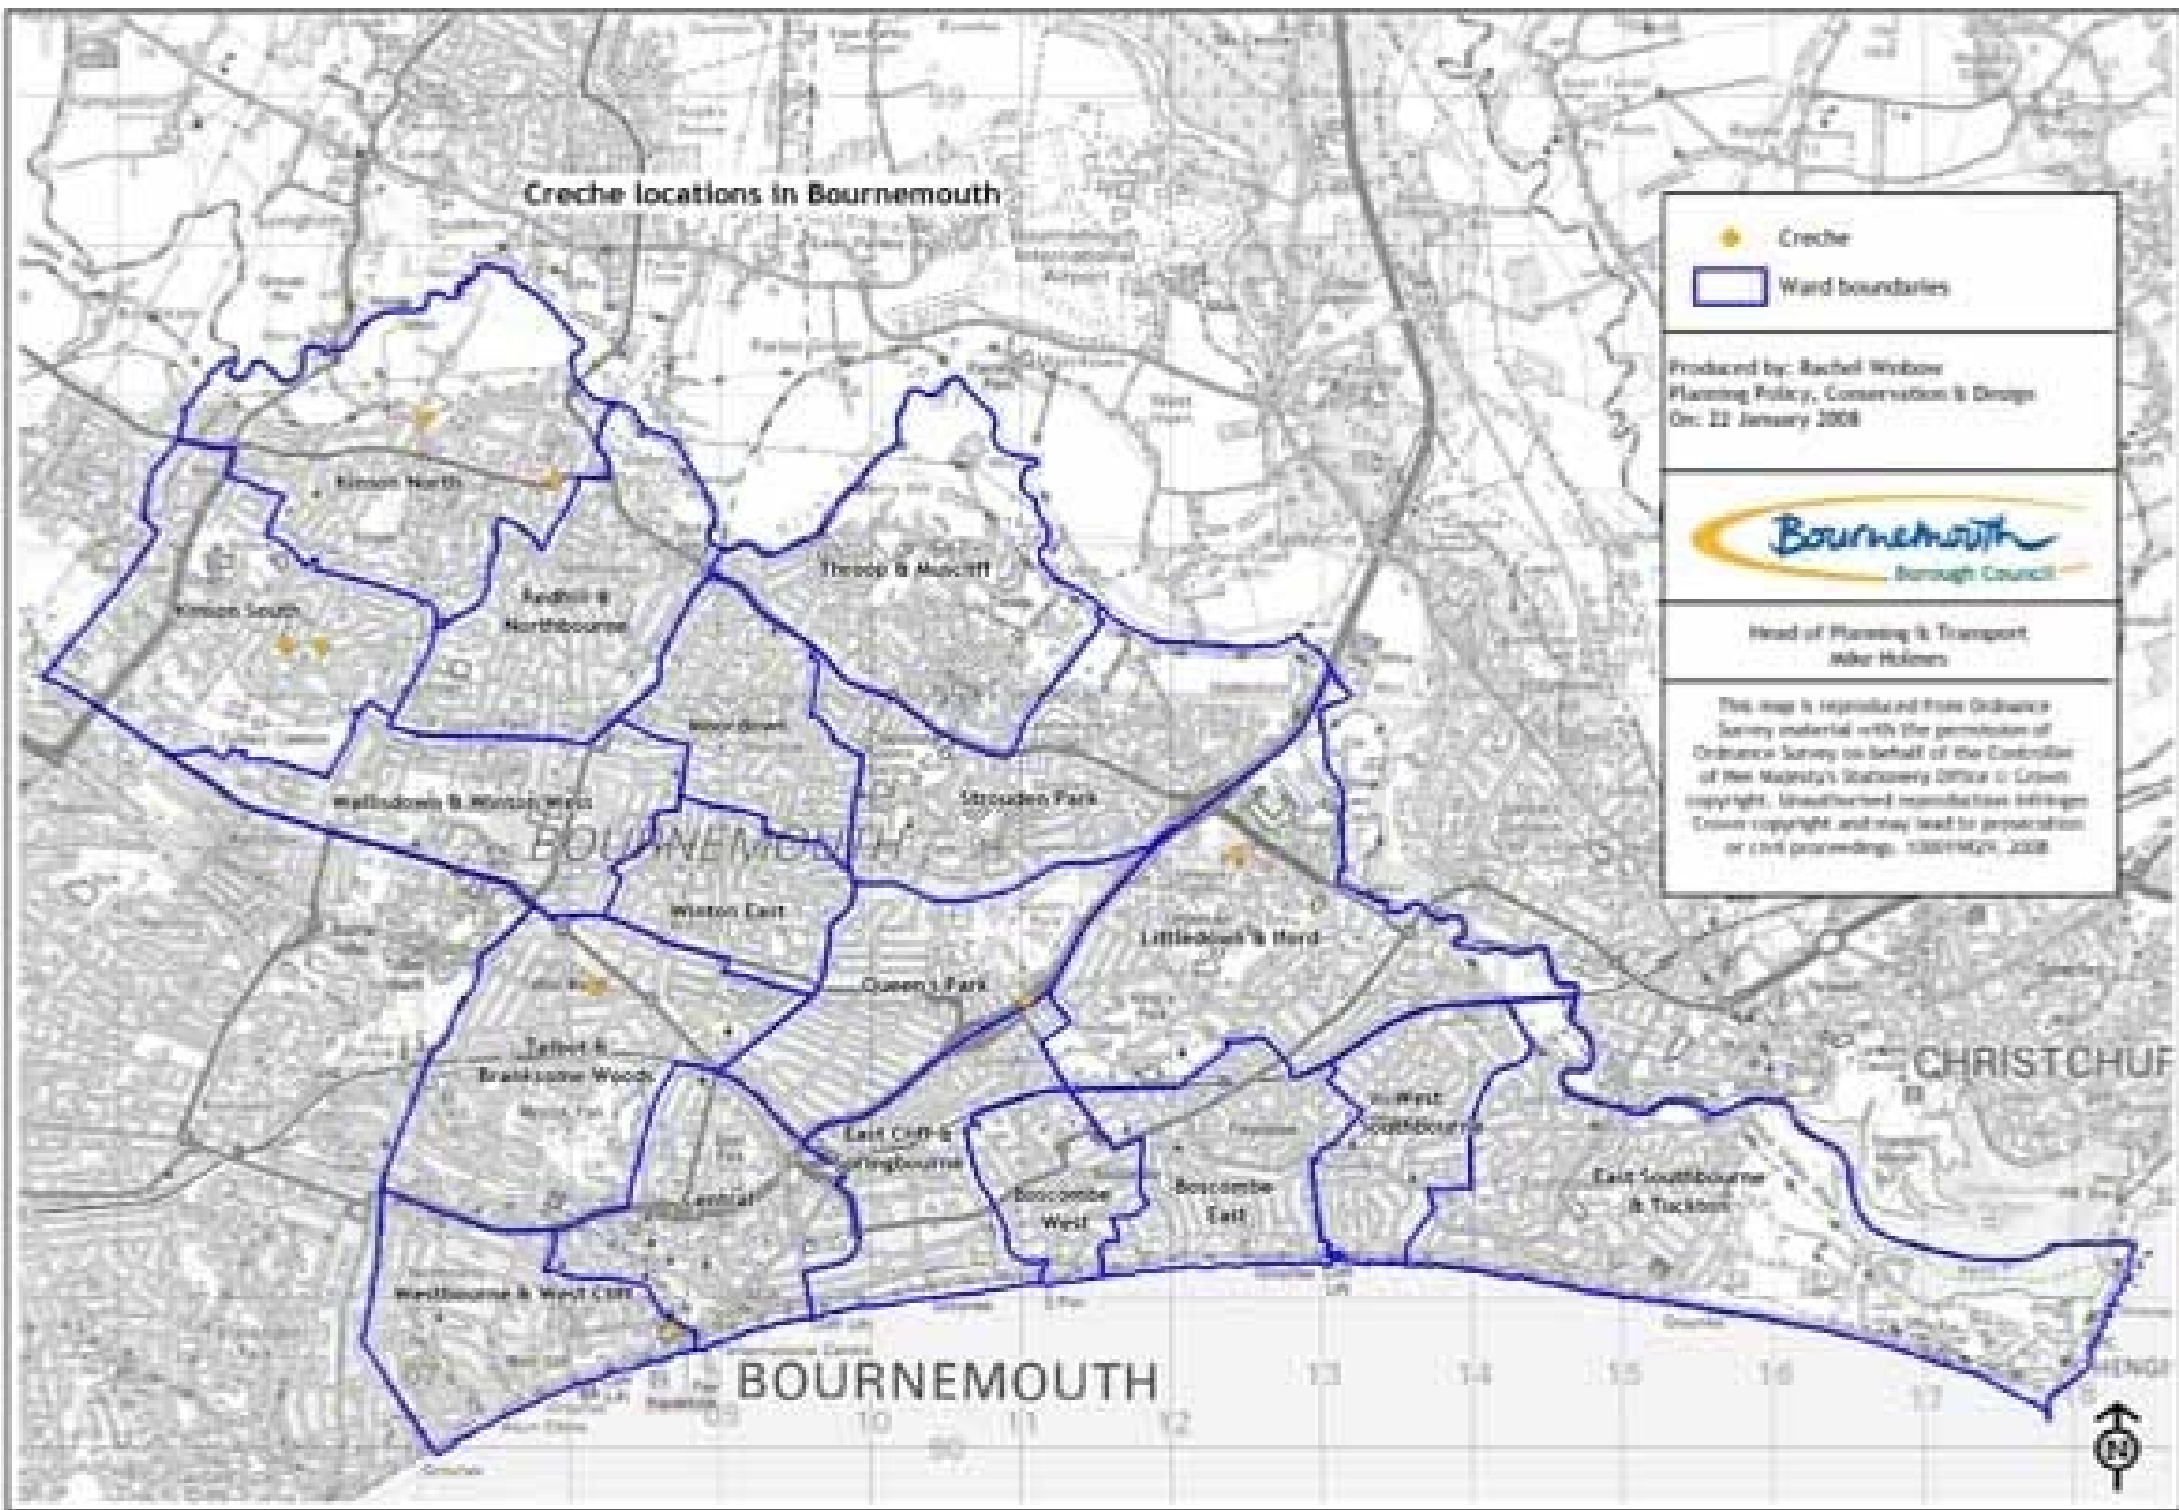

Creche locations in Bournemouth

● Creche
□ Ward boundaries

Produced by: Rachel Whitton
Planning Policy, Conservation & Design
On: 21 January 2008

Head of Planning & Transport
Mike Holmes

This map is reproduced from Ordnance Survey material with the permission of Ordnance Survey on behalf of the Controller of the Majesty's Stationery Office © Crown copyright. Unauthorised reproduction infringes Crown copyright and may lead to prosecution or civil proceedings. 100014624, 2008