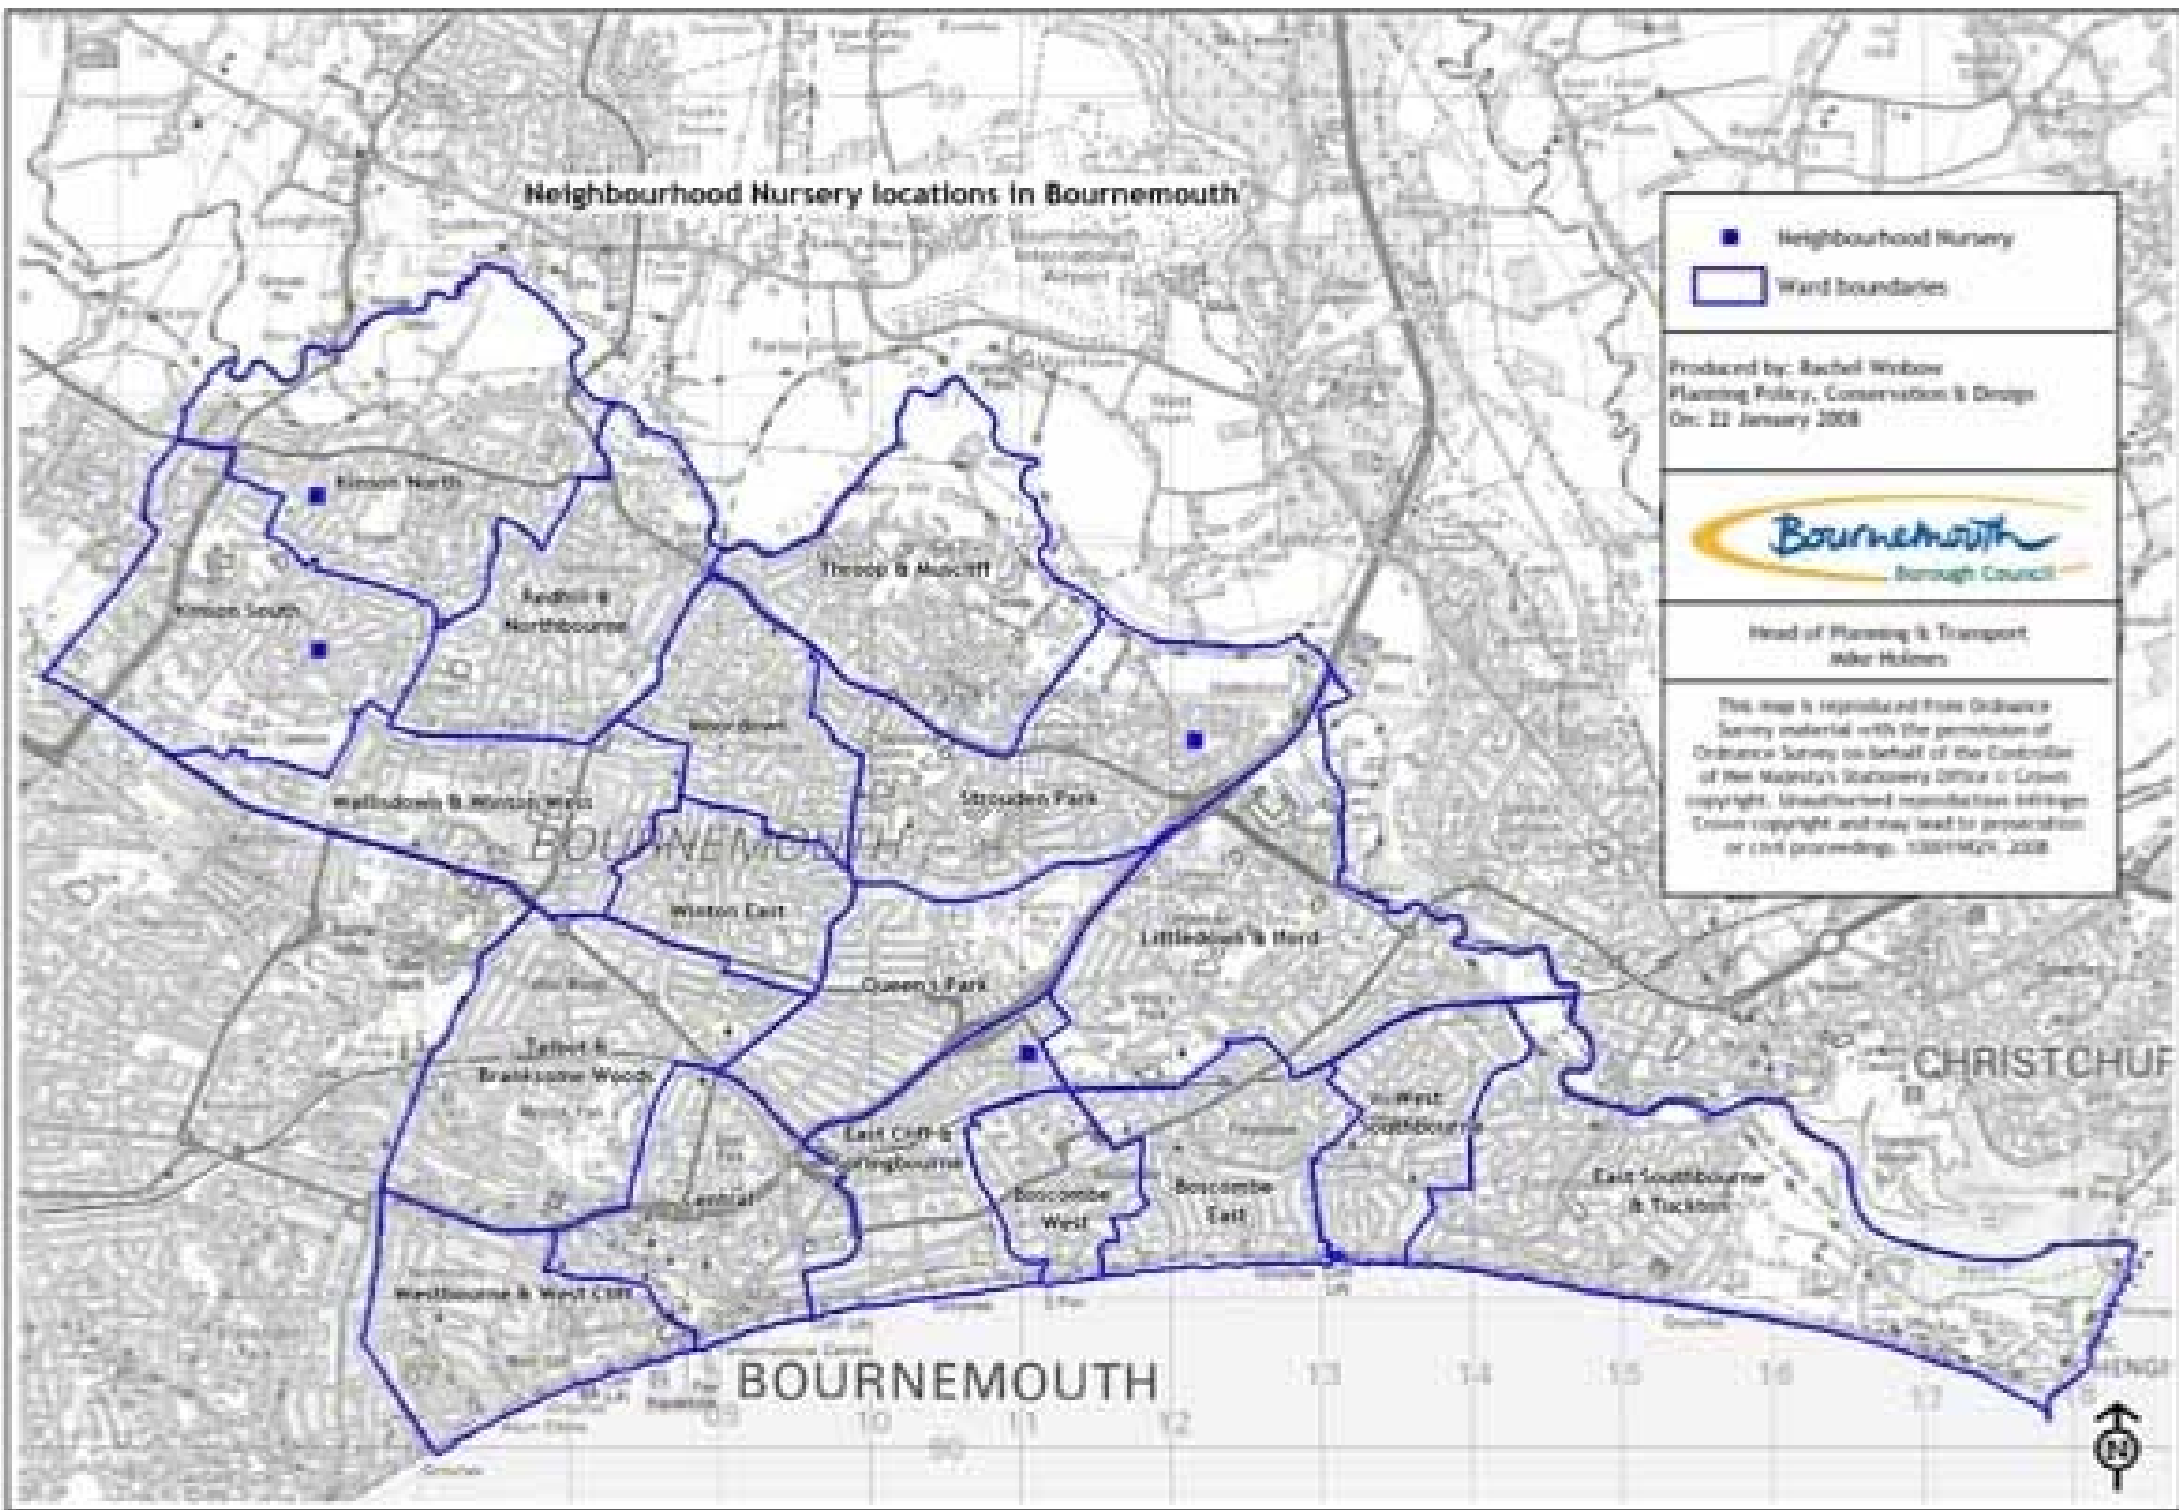

Neighbourhood Nursery locations in Bournemouth

- Neighbourhood Nursery
- Ward boundaries

Produced by: Rachel Whitton
Planning Policy, Conservation & Design
On: 21 January 2008