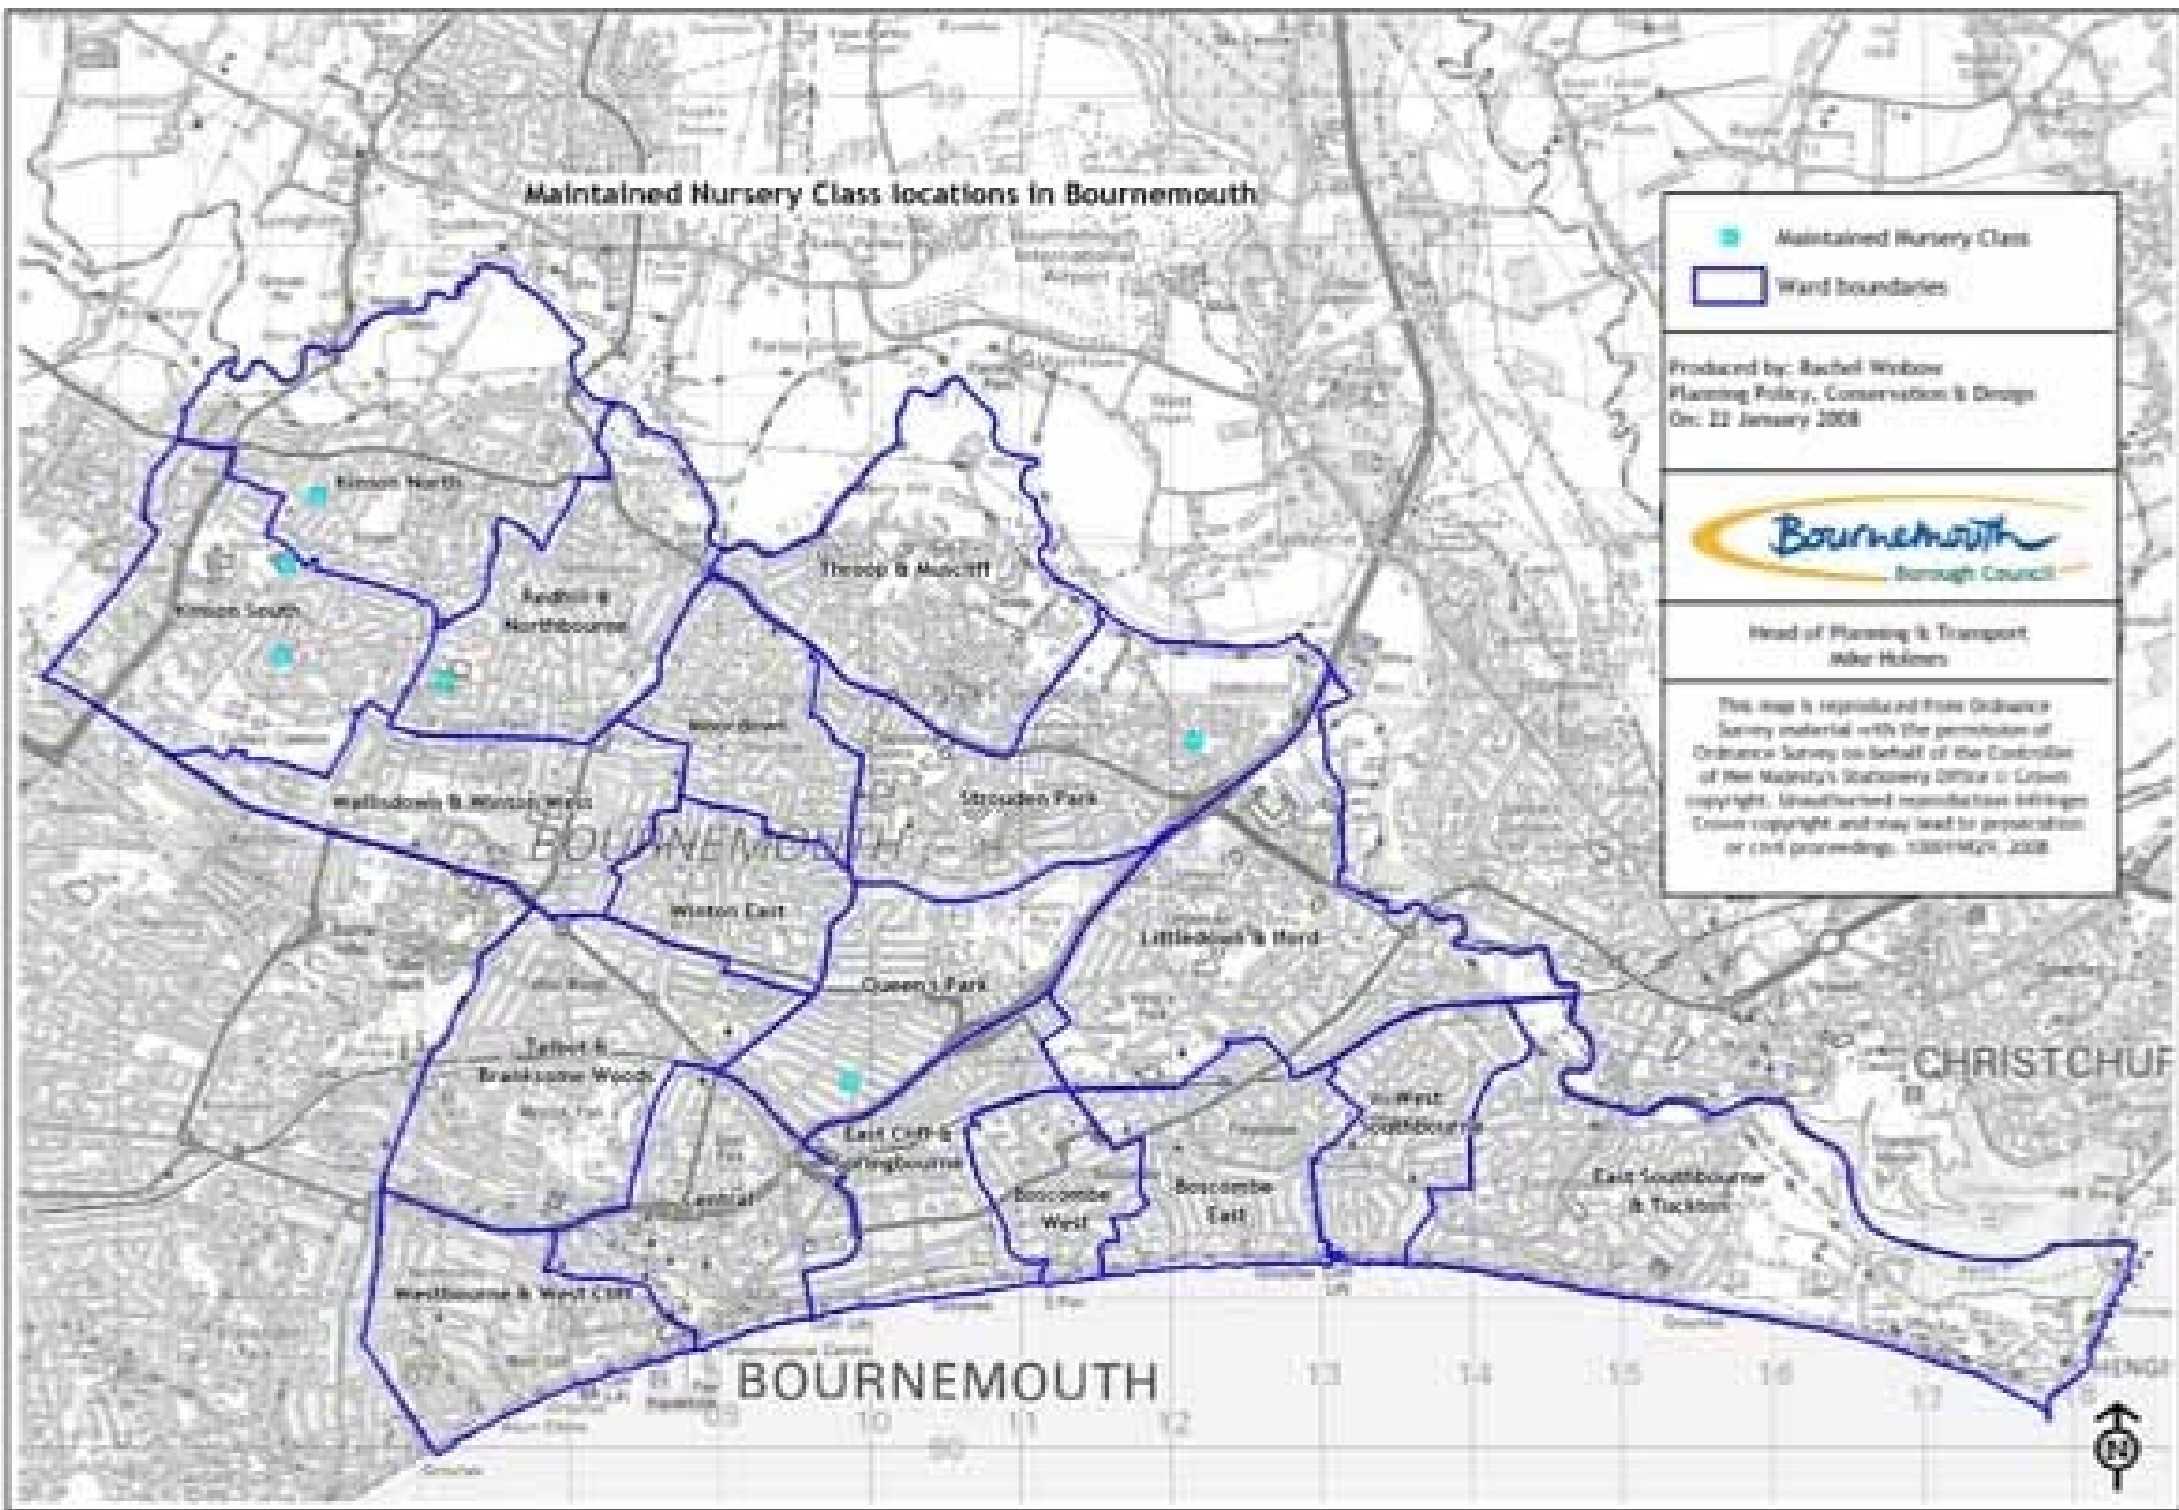

Maintained Nursery Class locations in Bournemouth

● Maintained Nursery Class
□ Ward boundaries

Produced by: Rachel Whitton
Planning Policy, Conservation & Design
On: 21 January 2008