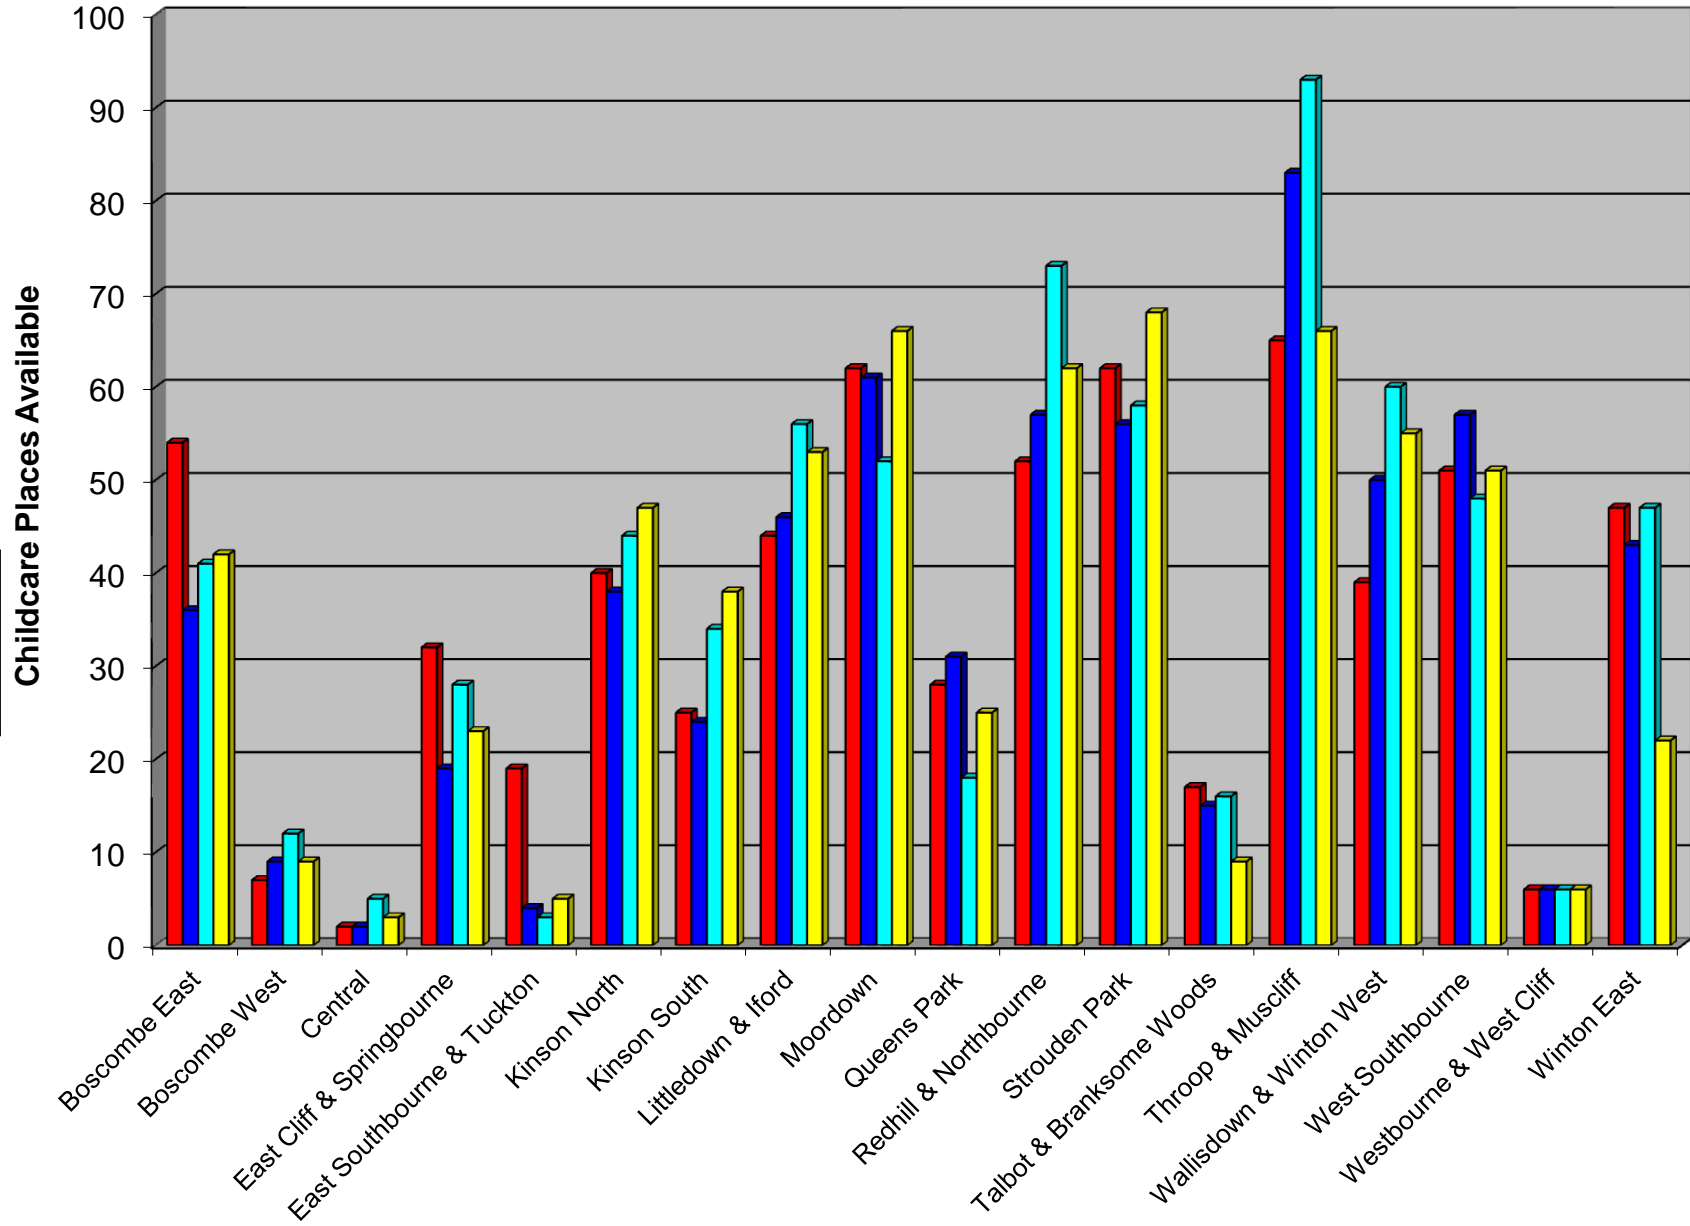

After School Clubs

Breakfast Clubs

Childminders

Creches

Day Nurseries

Holiday Playschemes

Maintained Nursery Classes

■ Oct 04 to Mar 05
■ Apr 05 to Mar 06
■ Apr 06 to Mar 07
■ Apr 07 to Jan 08