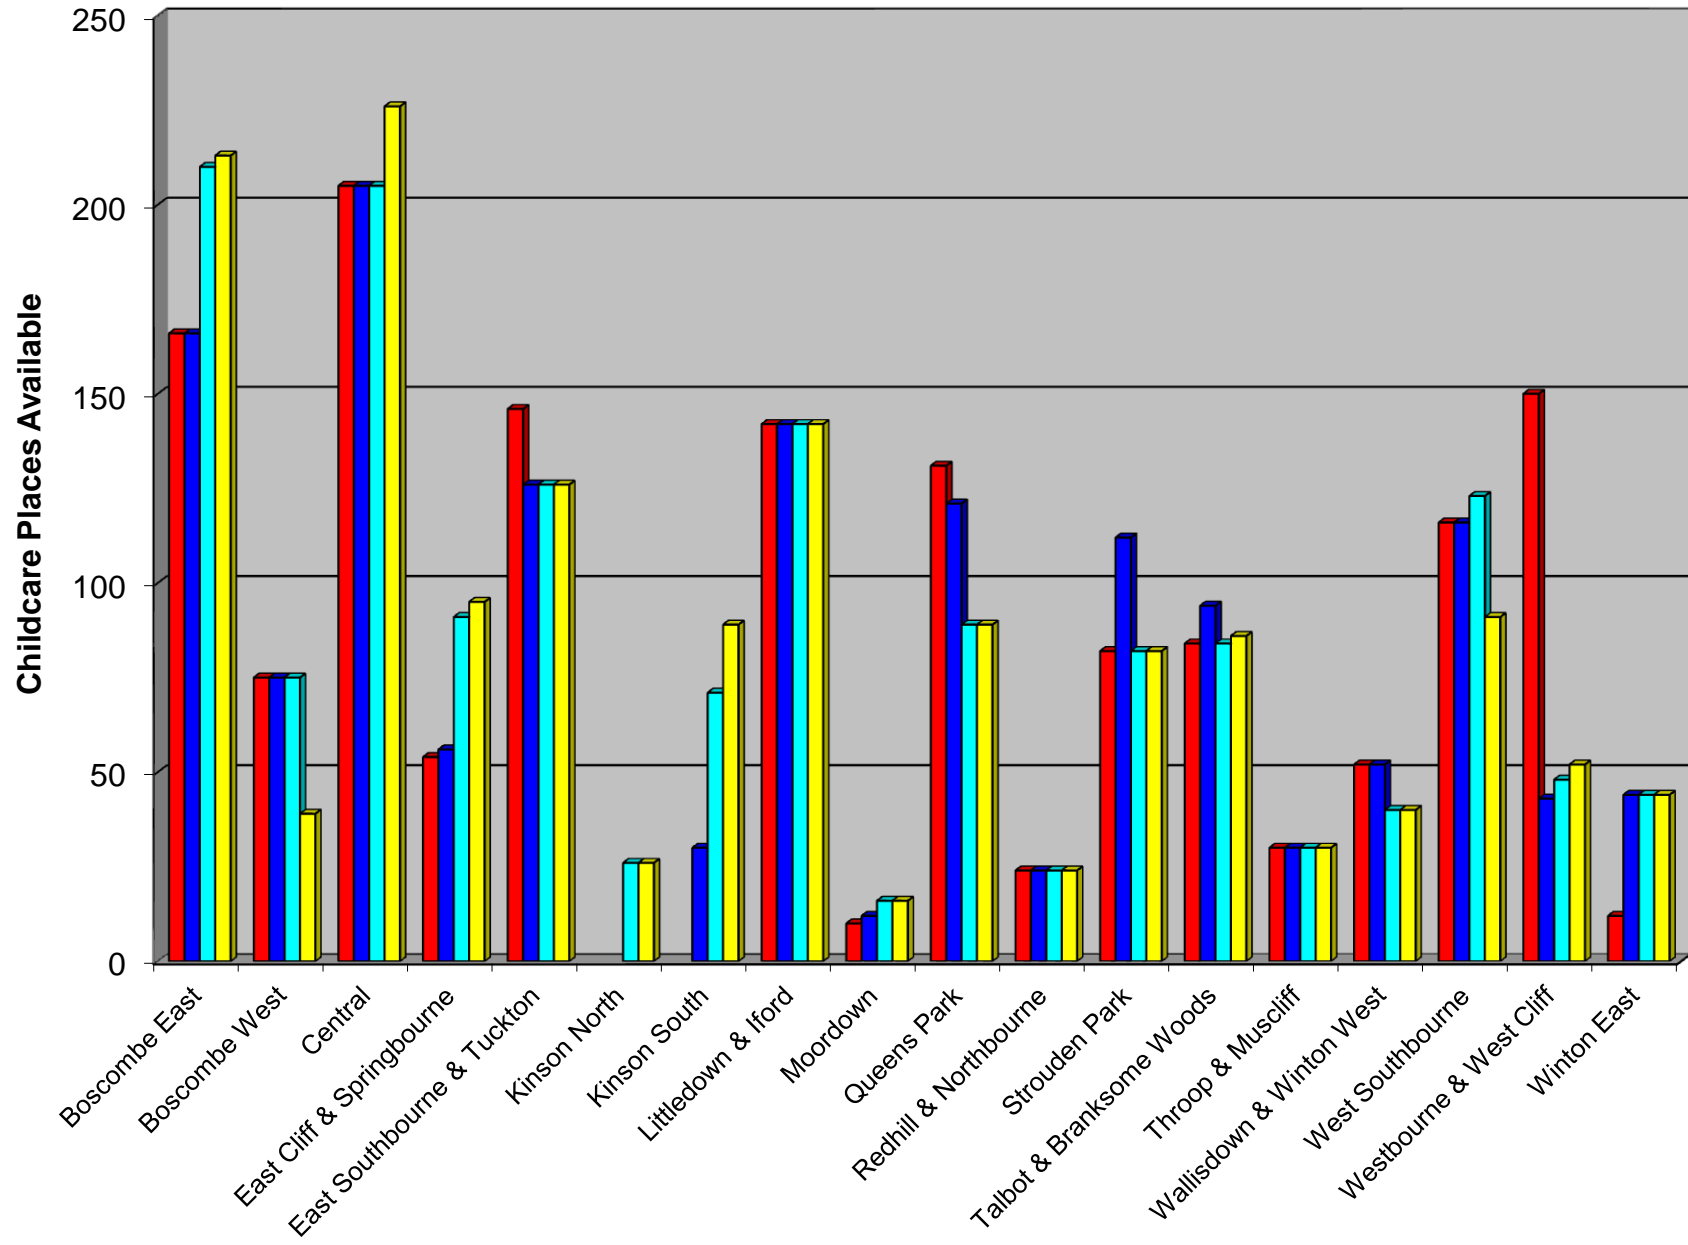

After School Clubs

Breakfast Clubs

Childminders

Creches

Day Nurseries

Holiday Playschemes

Maintained Nursery Classes

■ Oct 04 to Mar 05
■ Apr 05 to Mar 06
■ Apr 06 to Mar 07
■ Apr 07 to Jan 08