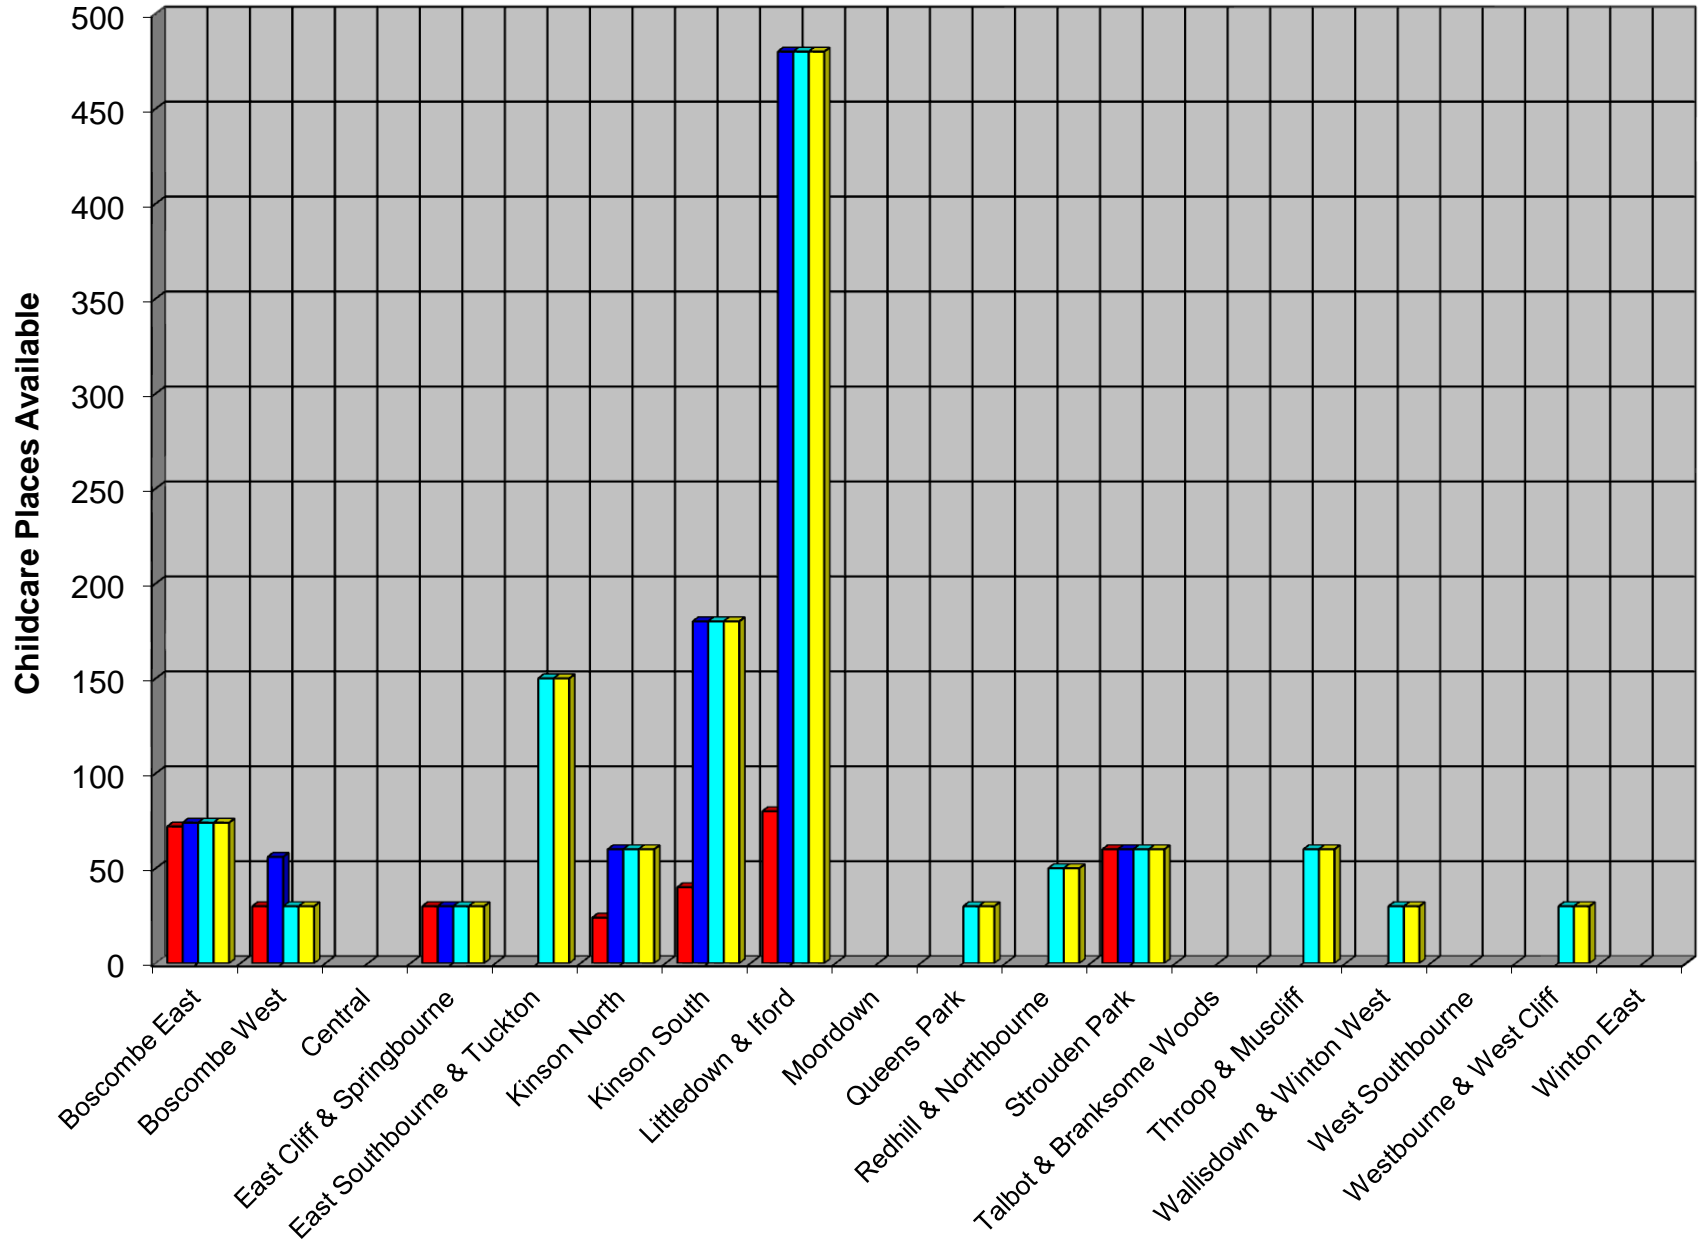

After School Clubs

Breakfast Clubs

Childminders

Creches

Day Nurseries

Holiday Playschemes

Maintained Nursery Classes

■ Oct 04 to Mar 05
■ Apr 05 to Mar 06
■ Apr 06 to Mar 07
■ Apr 07 to Jan 08