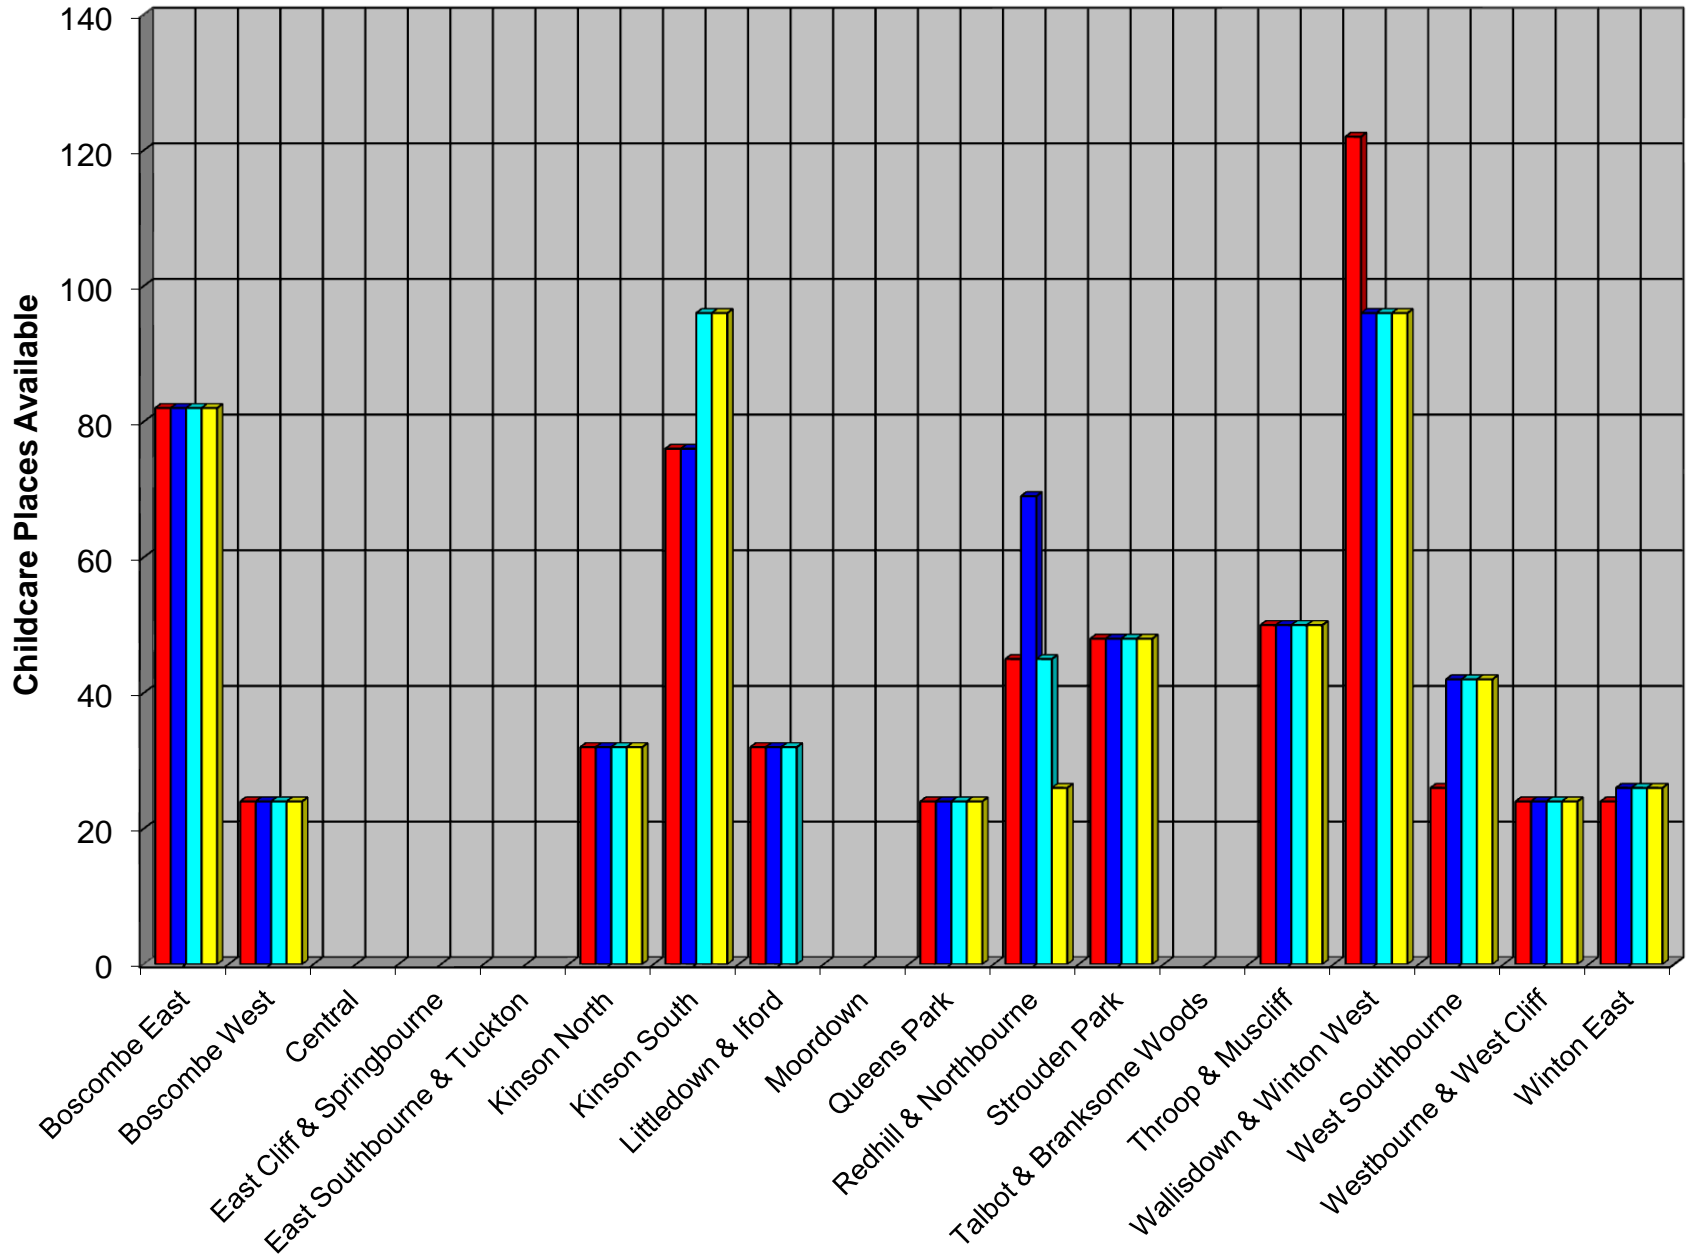

After School Clubs

Breakfast Clubs

Childminders

Creches

Day Nurseries

Holiday Playschemes

Maintained Nursery Classes

■ Oct 04 to Mar 05
■ Apr 05 to Mar 06
■ Apr 06 to Mar 07
■ Apr 07 to Jan 08