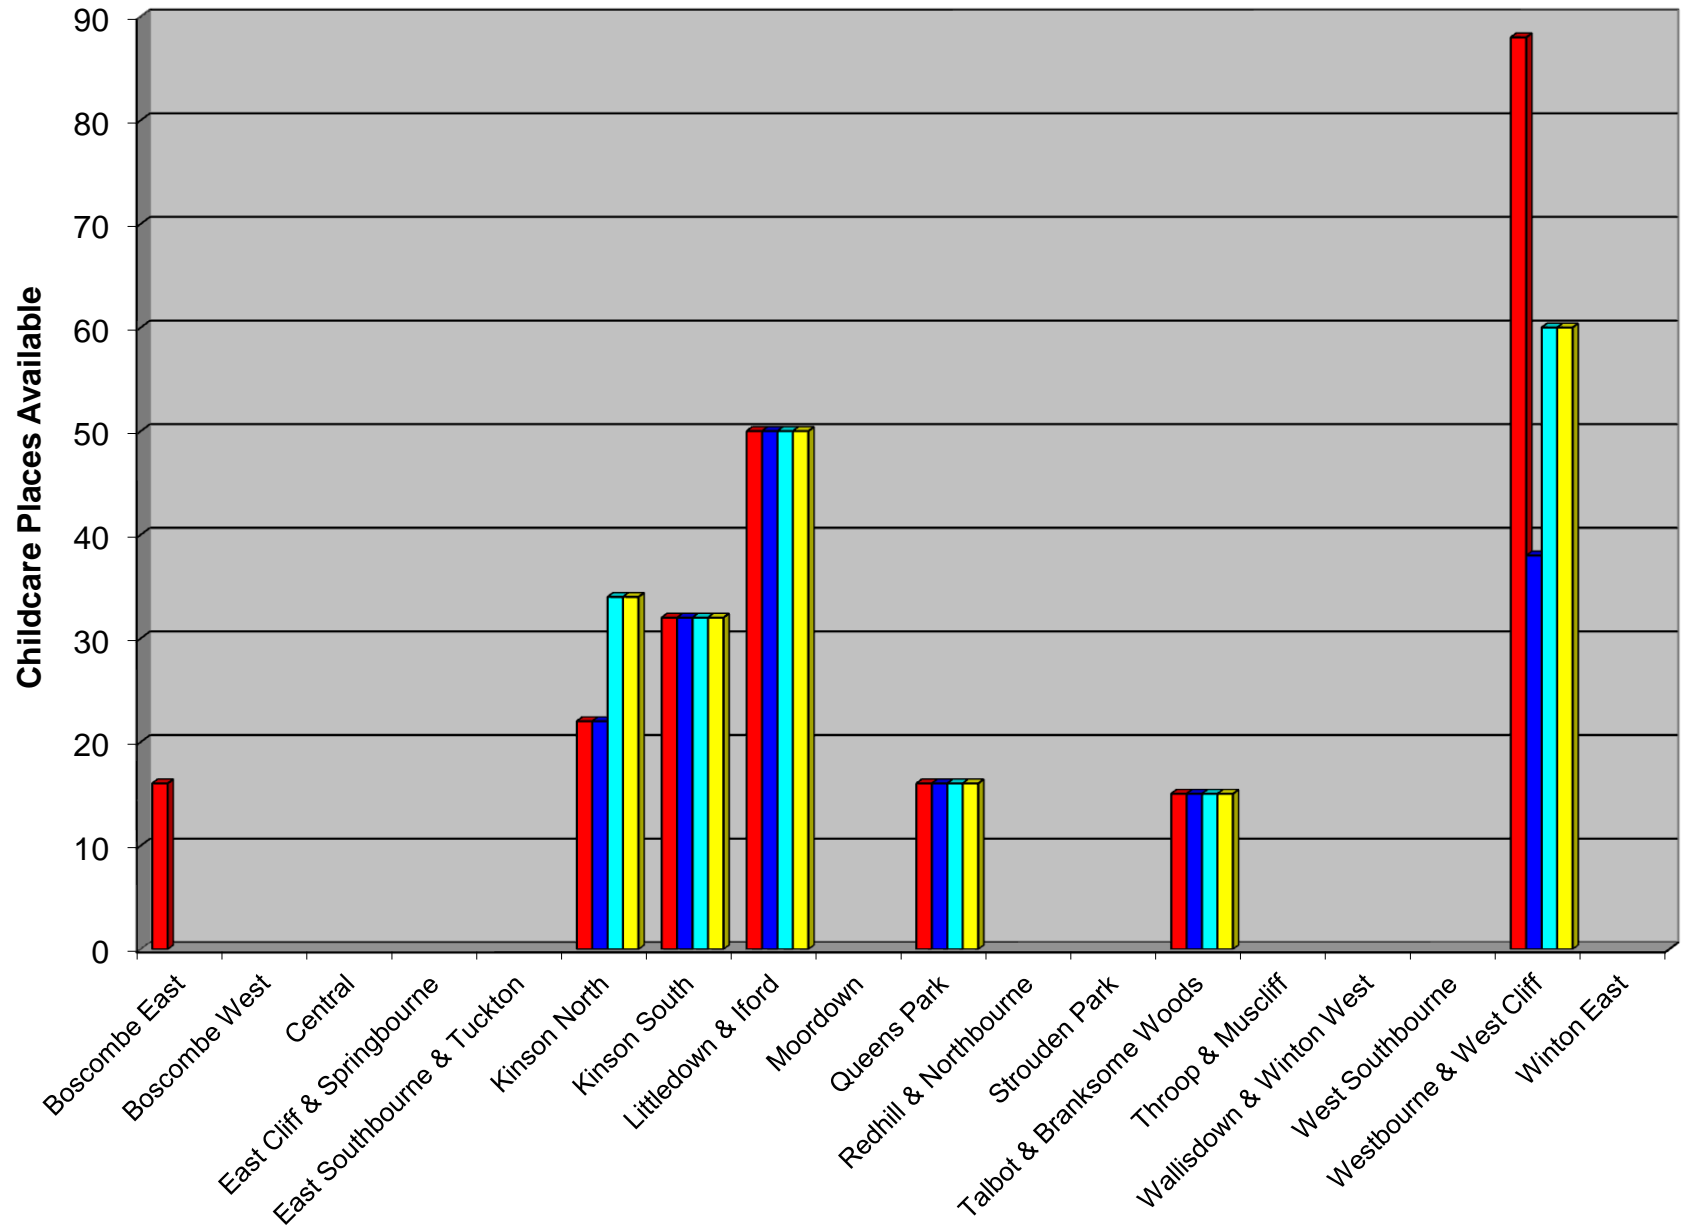

After School Clubs

Breakfast Clubs

Childminders

Creches

Day Nurseries

Holiday Playschemes

Maintained Nursery Classes

■ Oct 04 to Mar 05
■ Apr 05 to Mar 06
■ Apr 06 to Mar 07
■ Apr 07 to Jan 08