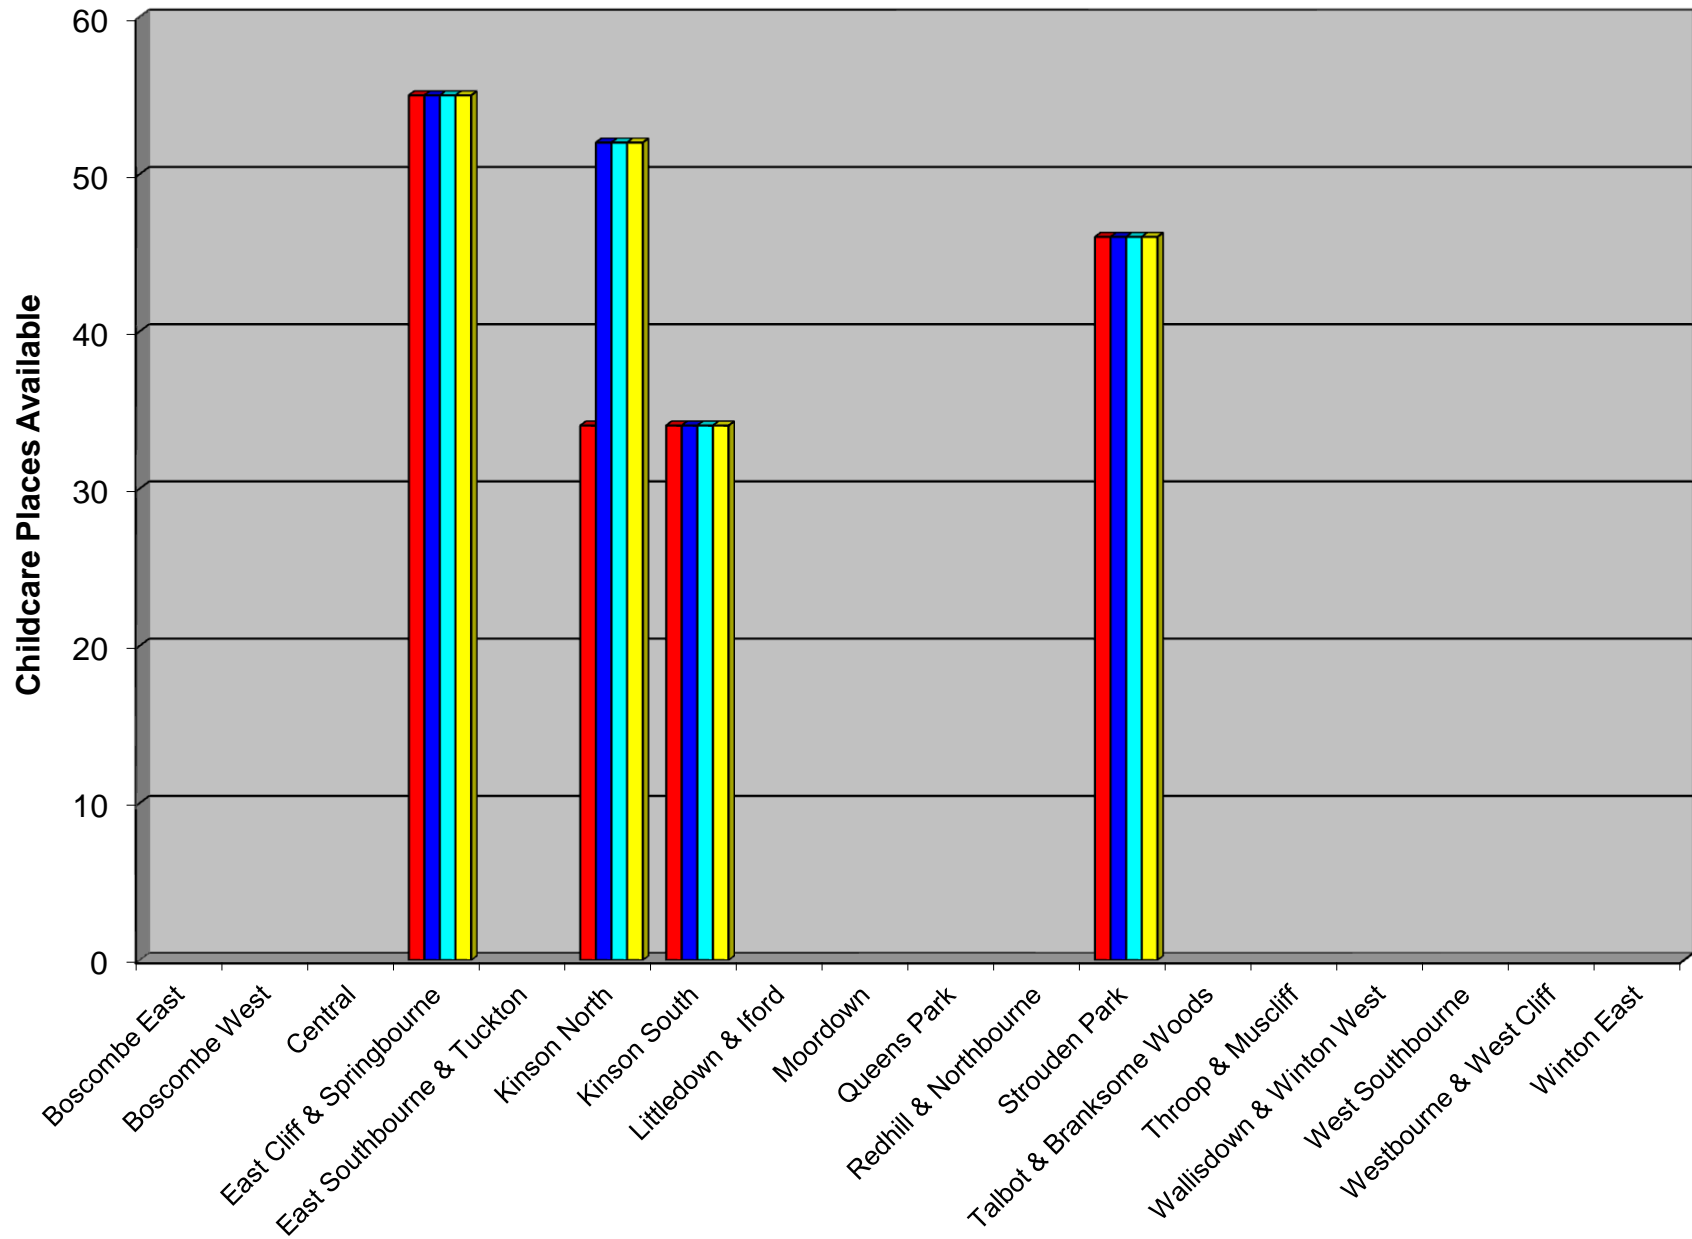

Neighbourhood Nurseries