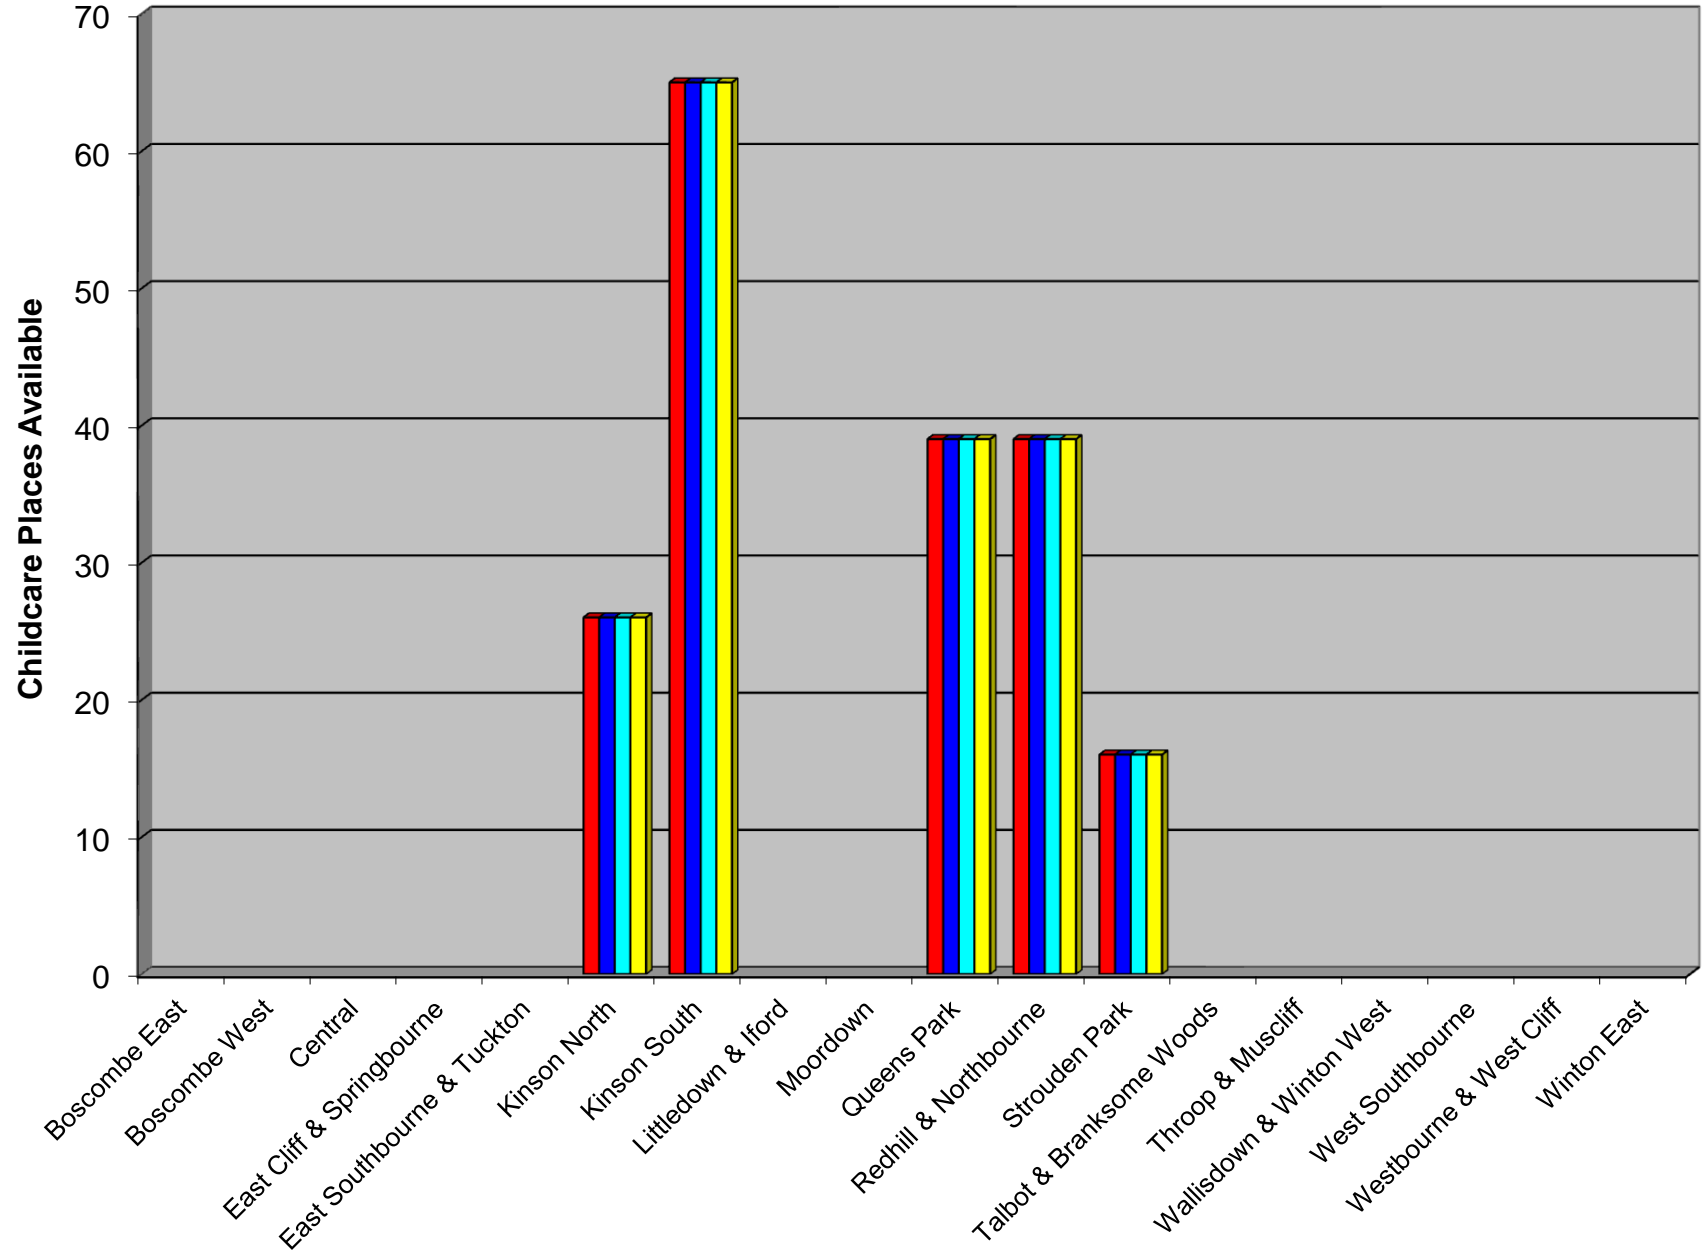

After School Clubs

Breakfast Clubs

Childminders

Creches

Day Nurseries

Holiday Playschemes

Maintained Nursery Classes

■ Oct 04 to Mar 05
■ Apr 05 to Mar 06
■ Apr 06 to Mar 07
■ Apr 07 to Jan 08