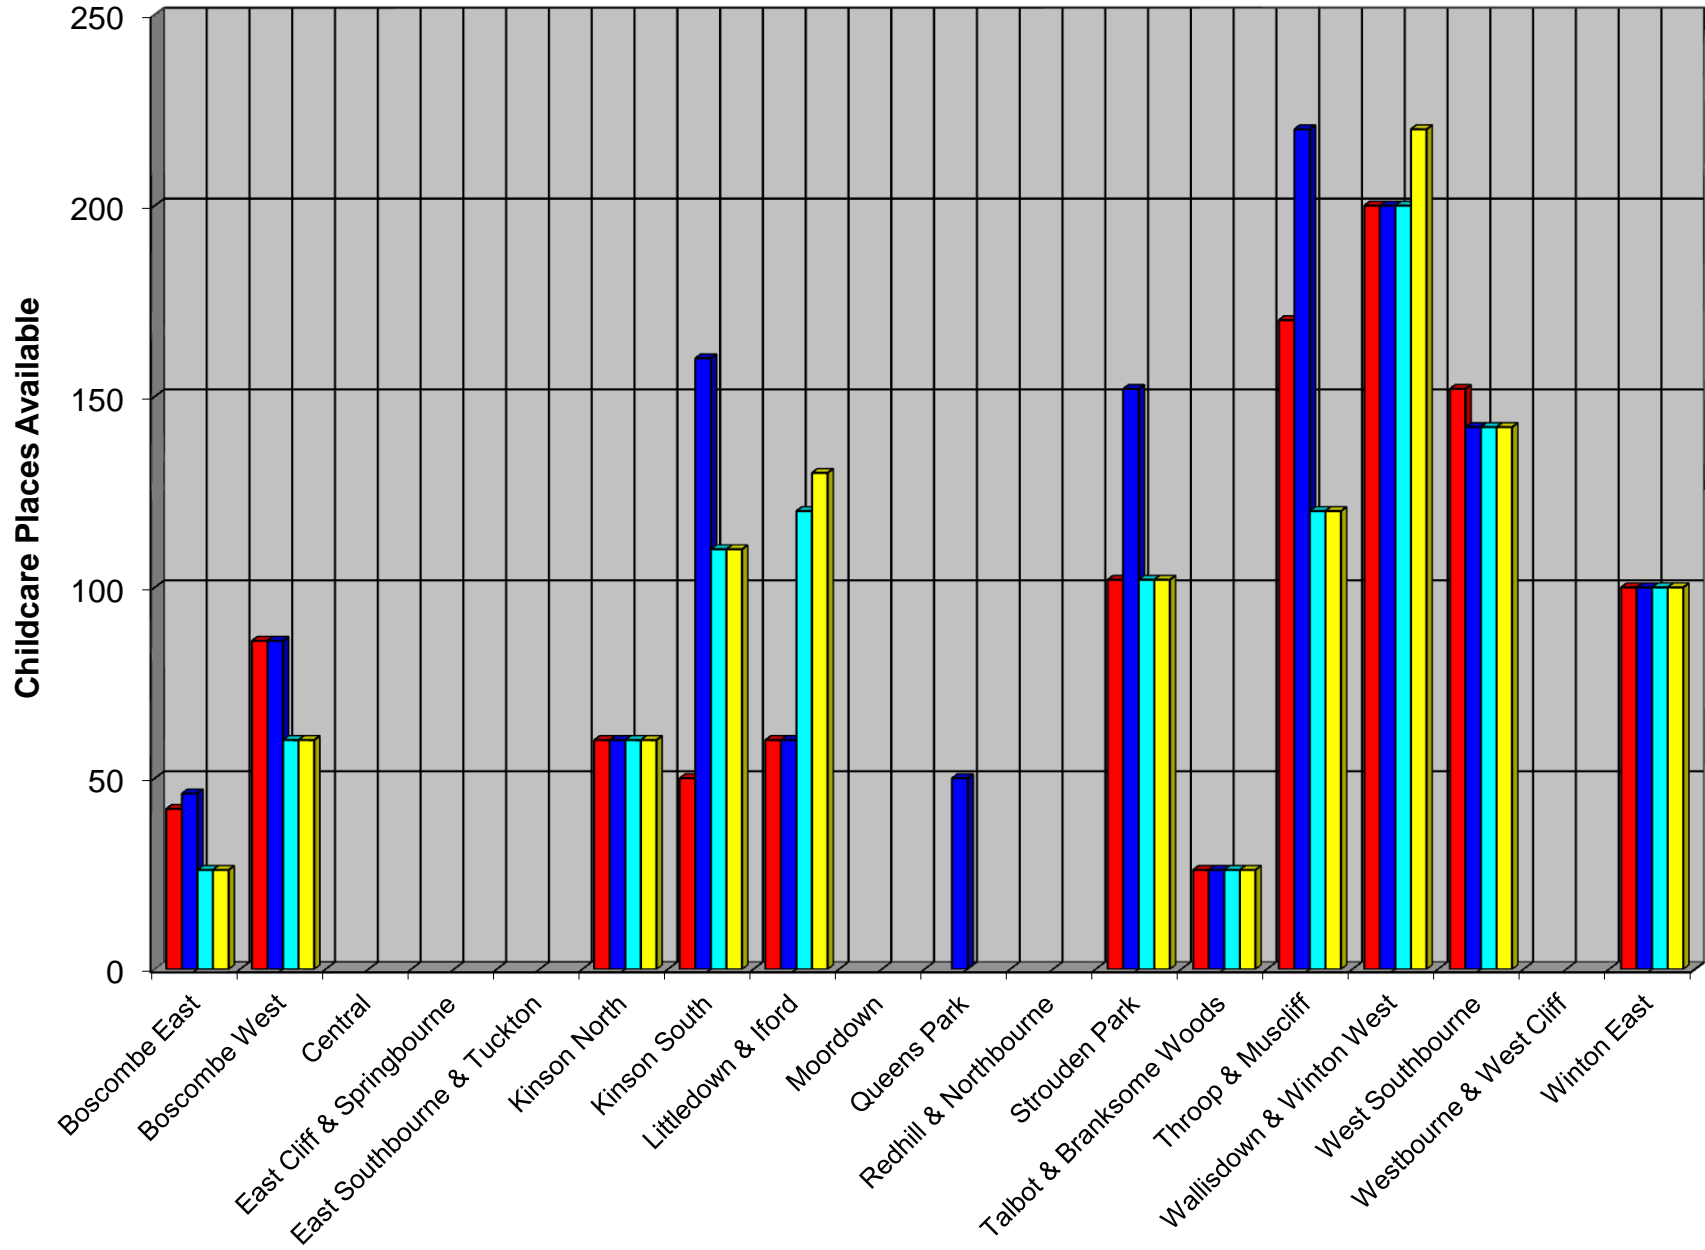

After School Clubs

Breakfast Clubs

Childminders

Creches

Day Nurseries

Holiday Playschemes

Maintained Nursery Classes

■ Oct 04 to Mar 05
■ Apr 05 to Mar 06
■ Apr 06 to Mar 07
■ Apr 07 to Jan 08