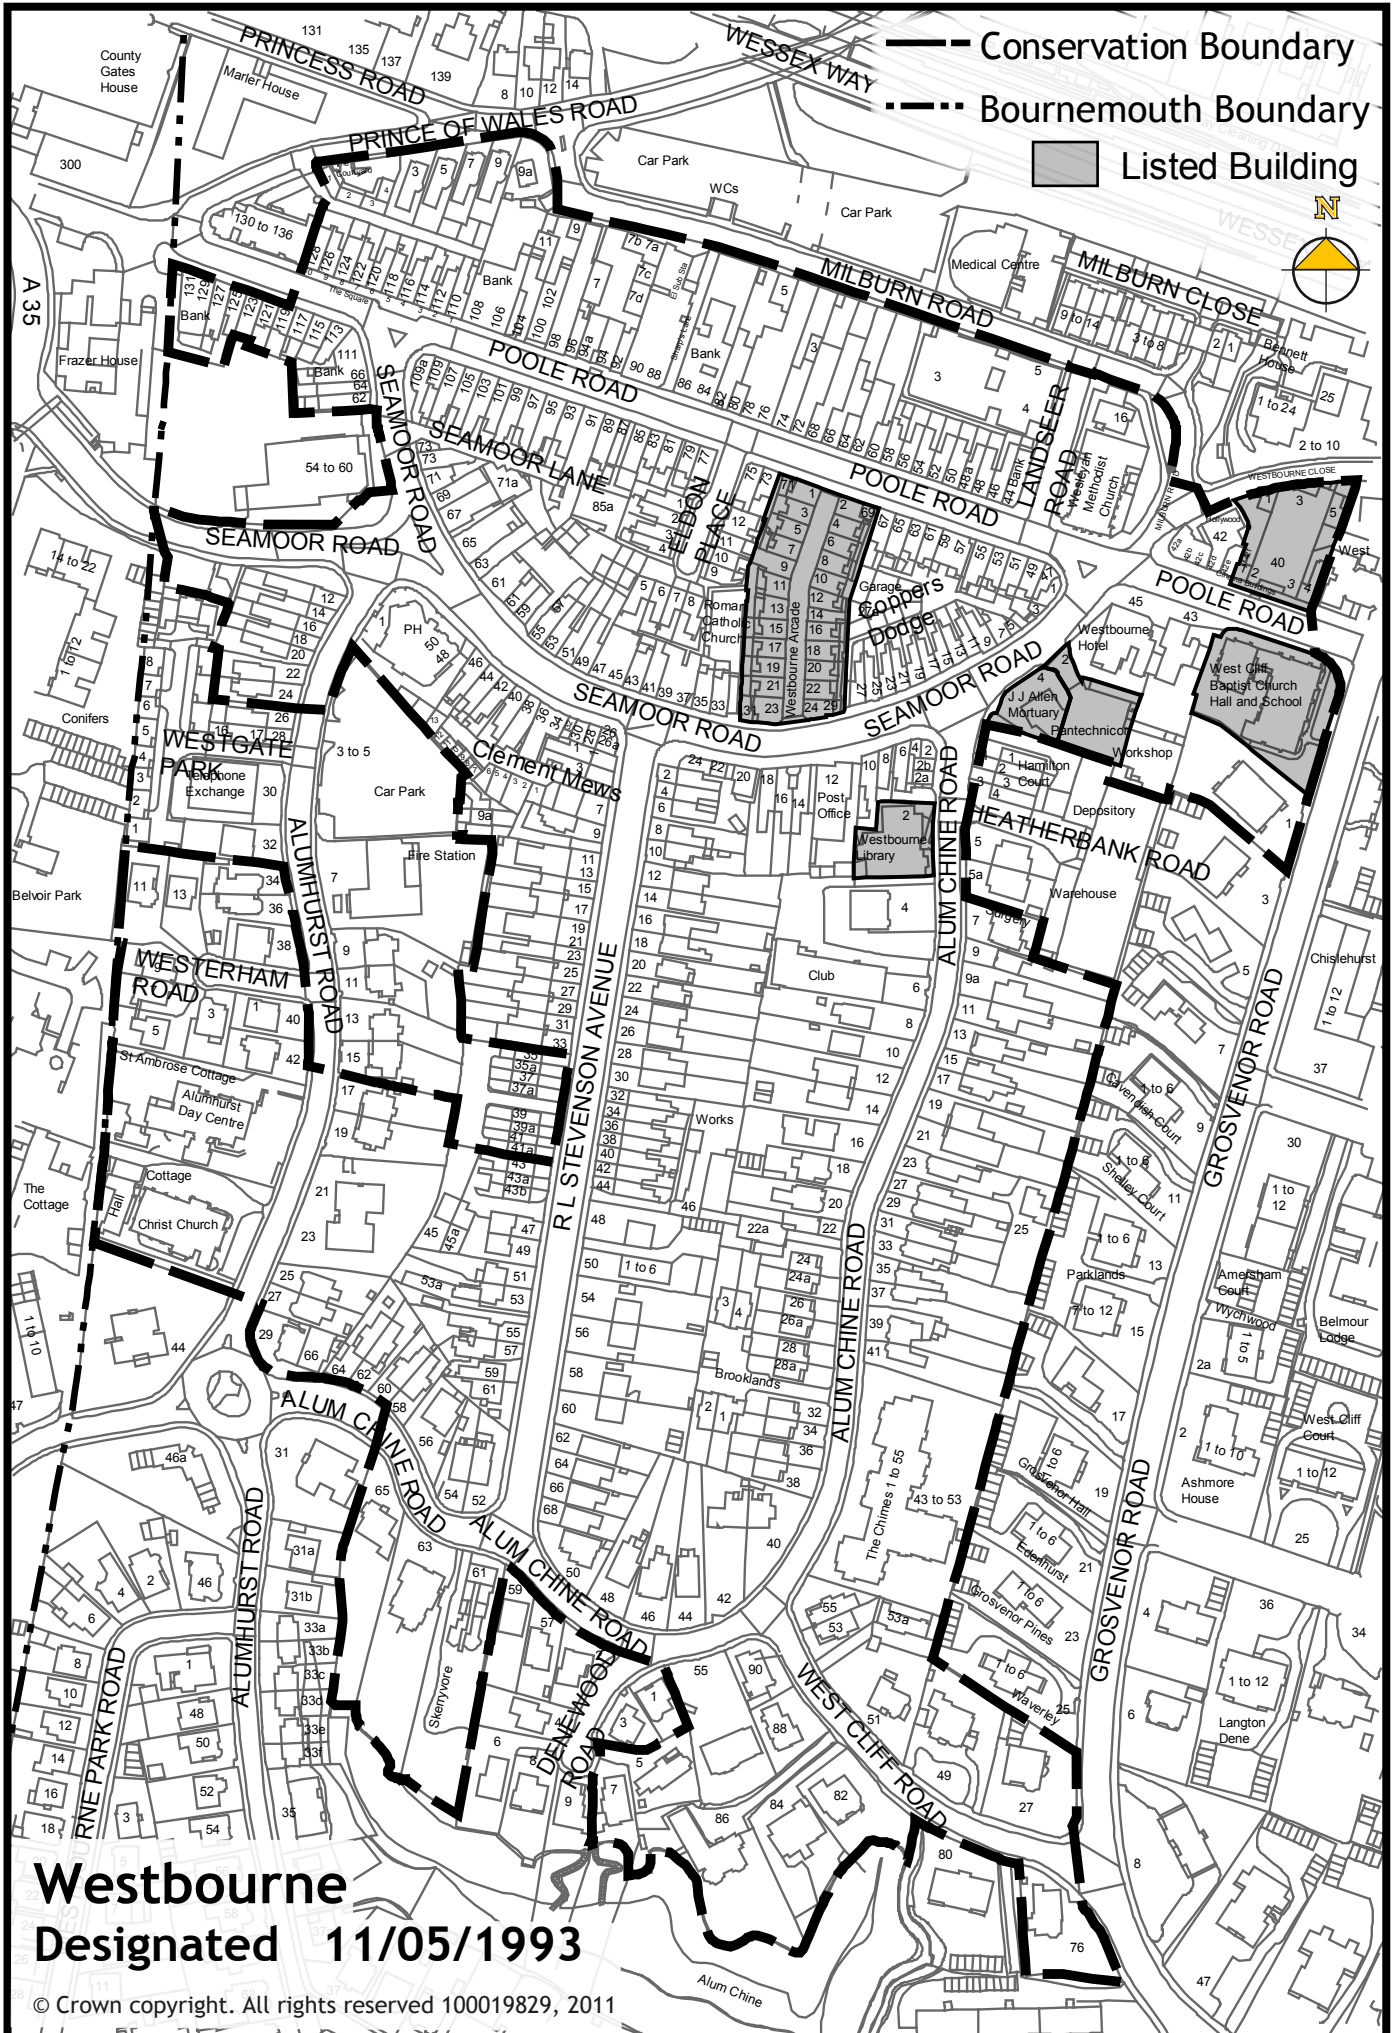

-  Conservation Boundary
-  Bournemouth Boundary
-  Listed Building

**Westbourne**  
**Designated 11/05/1993**