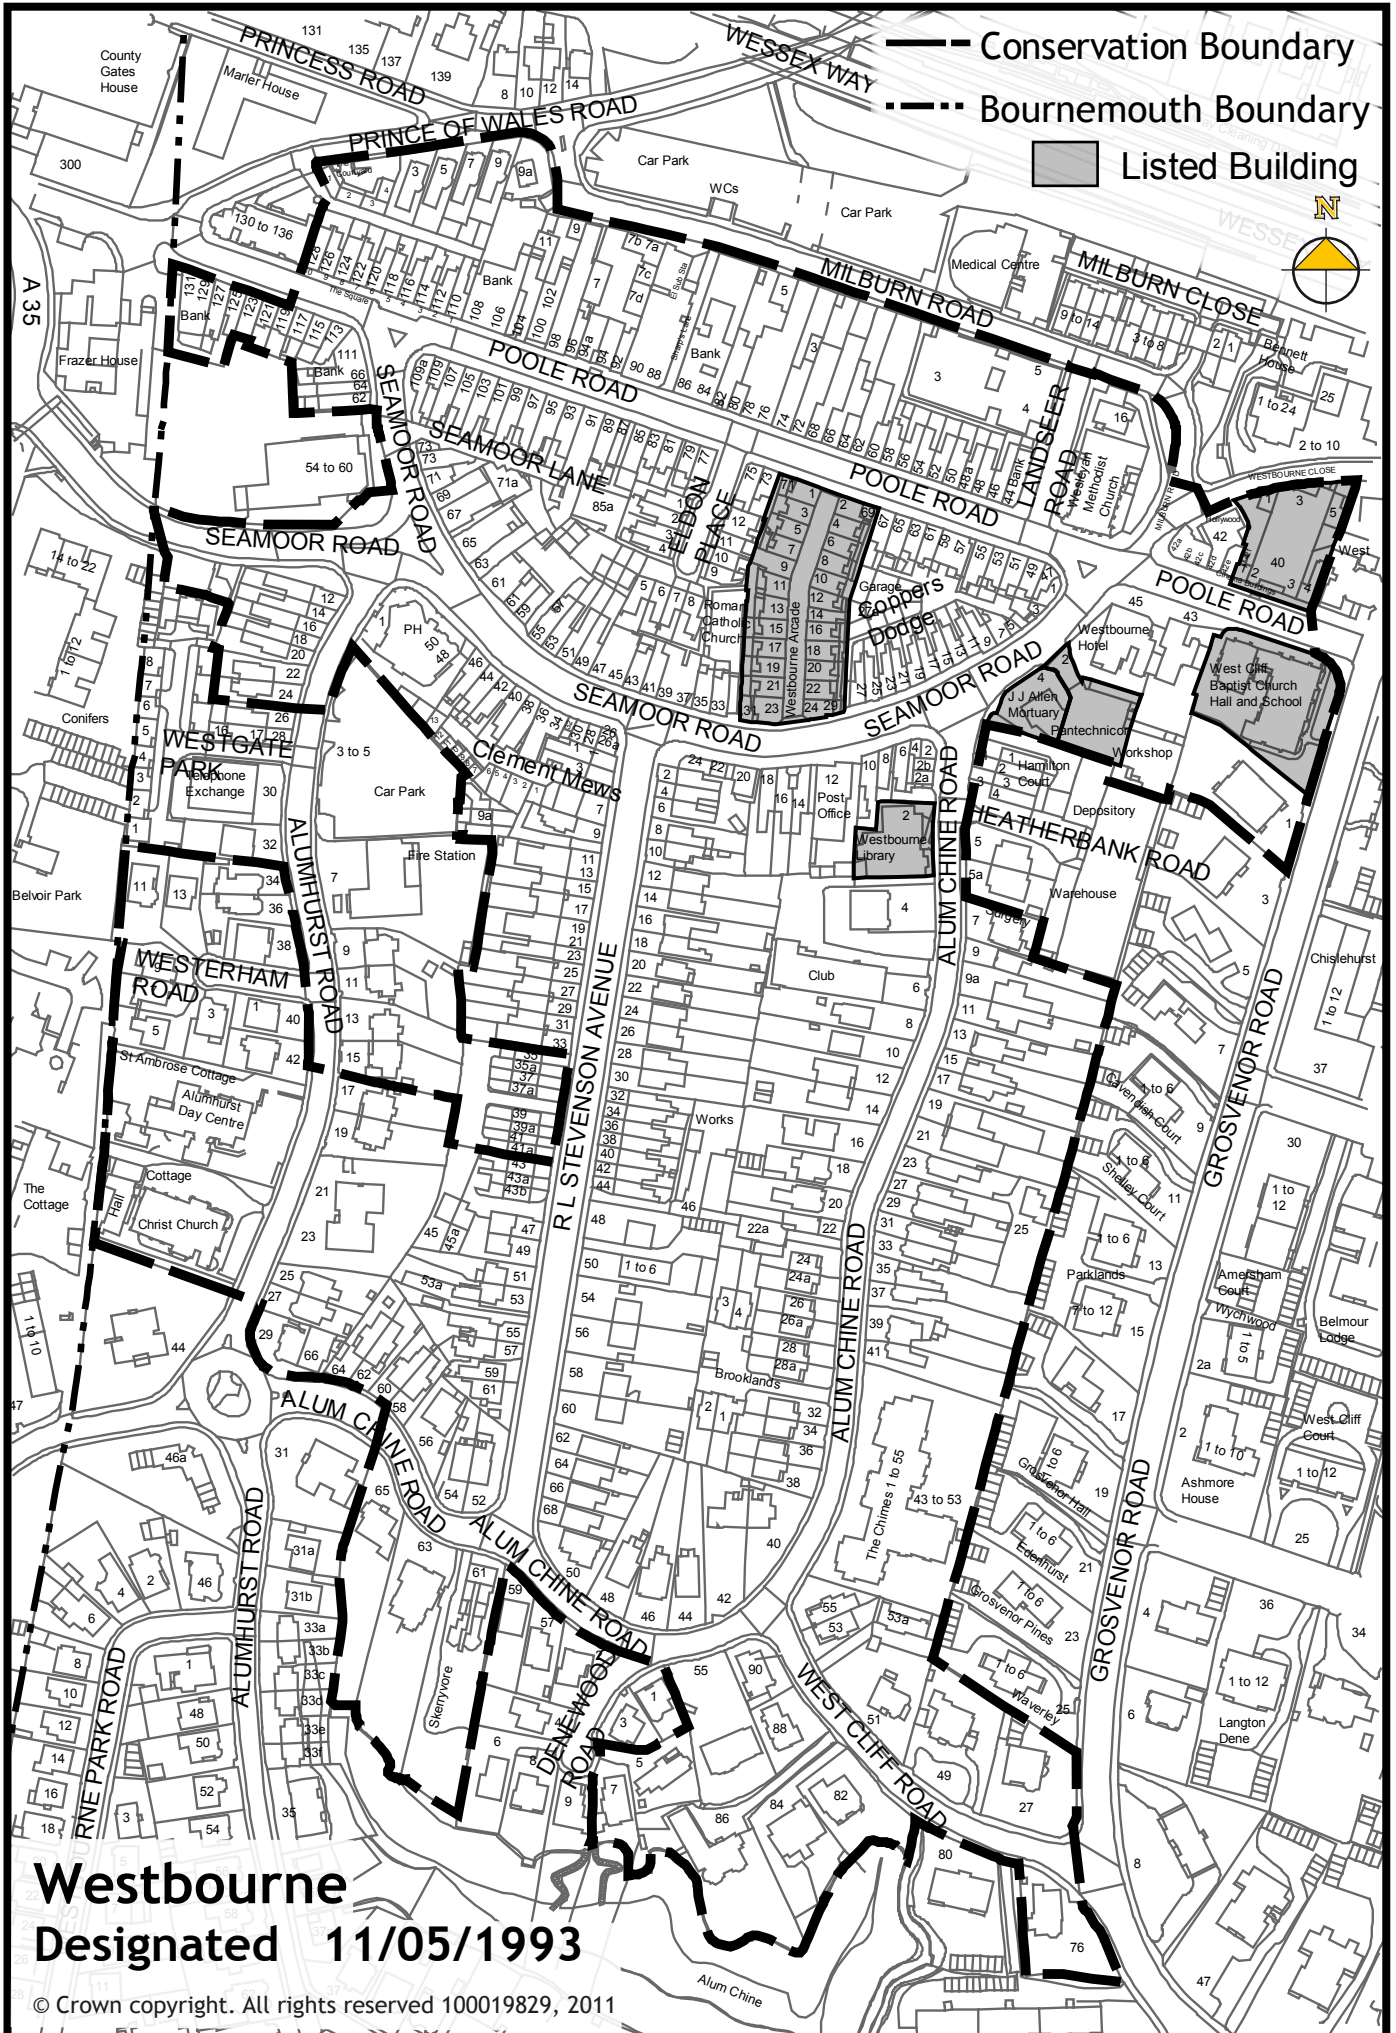

-  Conservation Boundary
-  Bournemouth Boundary
-  Listed Building

Westbourne
Designated 11/05/1993