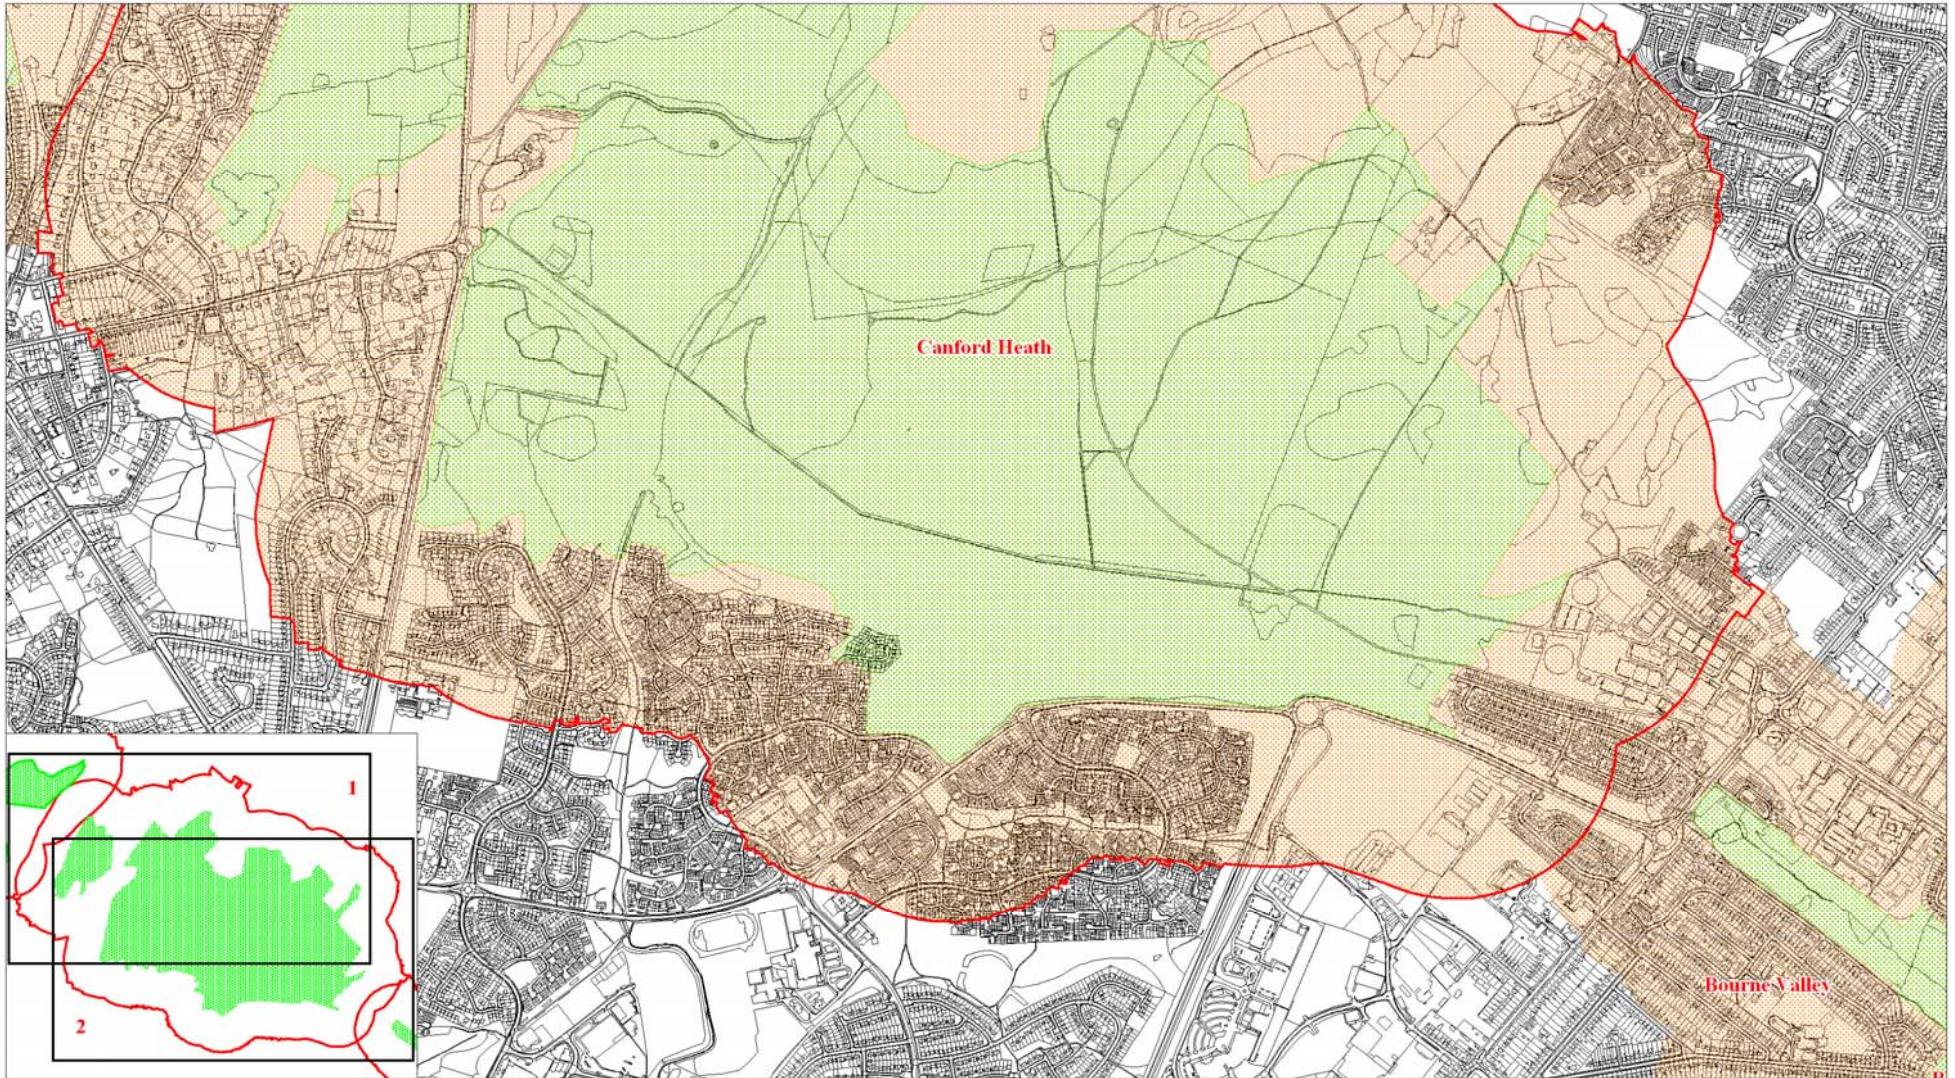

Canford Heath

Draft consultation area : residential impacts. June 2006

Map 2

Map 1 of 1
Drawn By: Nick Squirell
Date: 28/6/2006
Ref: r29990005
© English Nature 2006

English Nature
Dorset Team
Slepe Farm
Arne
Wareham
Dorset
BH20 5BN